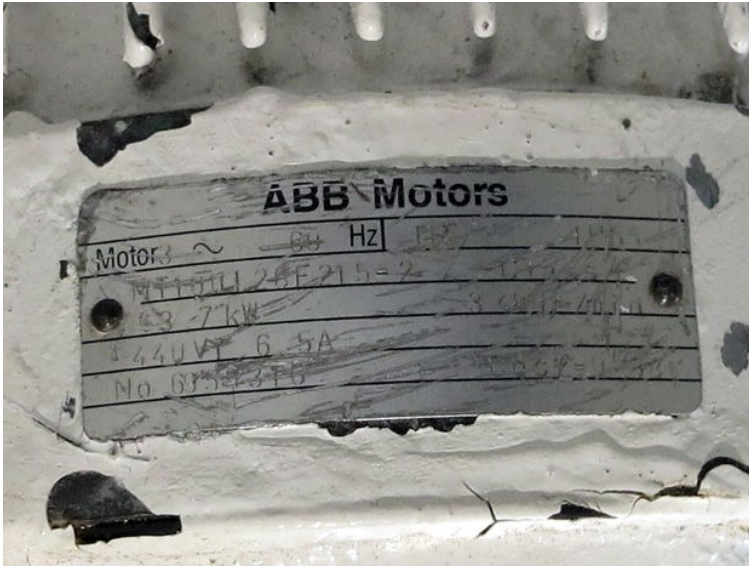

D462 - Alfa Laval

STATUS

På lager

REF. NR.

D462

ART

Oil separator

MANUFACTURE

Alfa Laval

TYPE

MMPX 304 SGP-11

REMARKS

ABB el motor

 **Alfa Laval**

Separator	MMPX304 SGP-11
Manufacturing serial No/year	4079754 / 1984
Product No	861100-01-04
Inlet and outlet	545964-01
Bowl	545965-01
Machine bottom part	545909-04
Max. speed (bowl)	9305 r/min.
Direction of rotation (bowl)	
Speed motor shaft	3600 r/min.
EL. current frequency	60 Hz
Recommended motor power	3,0 KW
Max. density of feed	1100 Kg/m ³
Max. density of sediment	2332 Kg/m ³
Max. density of operating liquid	1000 Kg/m ³
Process temperature min./max.	0/100 °C