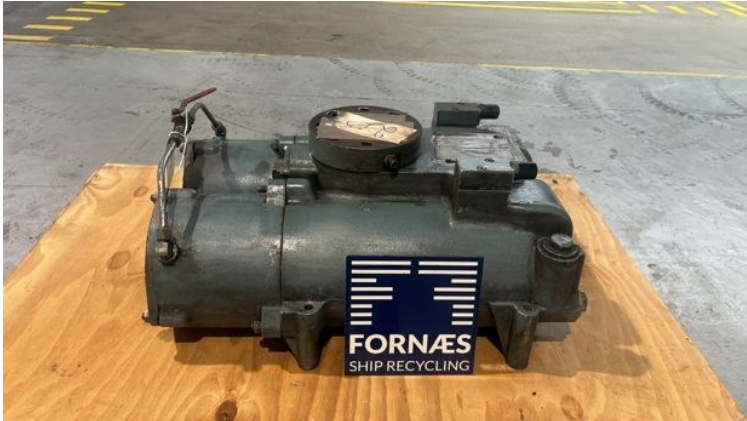

# FI117 - MANN

STATUS

På lager

REF. NR.

FI117

ART

Dublex filter

MANUFACTURE

MANN

TYPE

2-57 970 92 106

YEAR

1986

REMARKS

8 Bar. max 80 deg. Element: H 20 211

MANN MANN & HUMMEL GMBH  
 D 7460 LEINENBURG  
 TYPE 2-57 970 92 106  
 BEZUGS-HERST. / FABR. NO. [ ]  
 AUFW. / WORKING [ ]  
 ZUL. / APPROVED BY [ ]  
 TEMPERATUR / TEMPERATURE 80/110  
 H 20 21