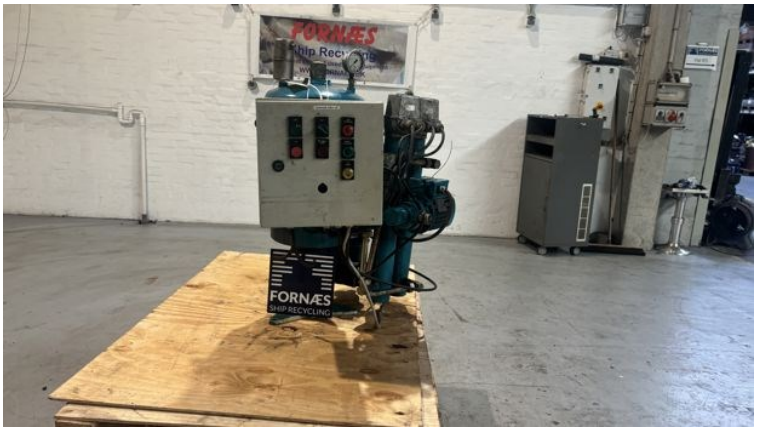

FI121 - CJC

| | |
|-------------|---------------------------------------|
| STATUS | På lager |
| REF. NR. | FI121 |
| ART | FineFilter |
| MANUFACTURE | CJC |
| TYPE | PTU2 27/27 |
| MEDIE | gearoil |
| YEAR | 2001 |
| VESSEL: | Mærsk Winner |
| REMARKS | Pump: PV4 14-4 90l/hrs . incl. heater |