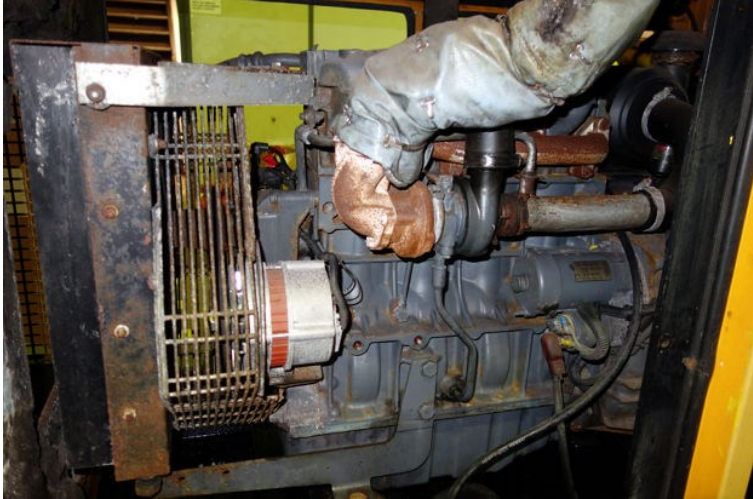

STATUS

På lager

REF. NR.

G1924

MANUFACTURE

Deutz

ENGINE

Deutz B/FM 1011/F

VESSEL

GGs Atlantic

REMARKS

Enclosed

AUTOMATIC SHUTDOWN