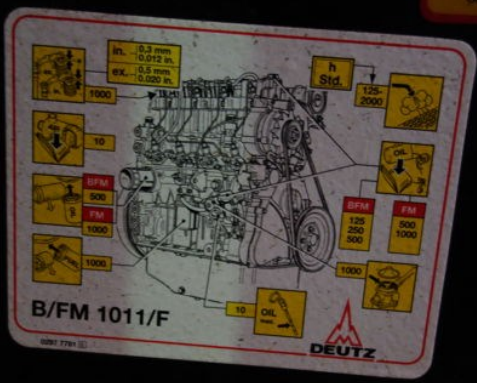

STATUS

På lager

REF. NR.

G1924

MANUFACTURE

Deutz

ENGINE

Deutz B/FM 1011/F

VESSEL

GGs Atlantic

REMARKS

Enclosed

AUTOMATIC SHUTDOWN