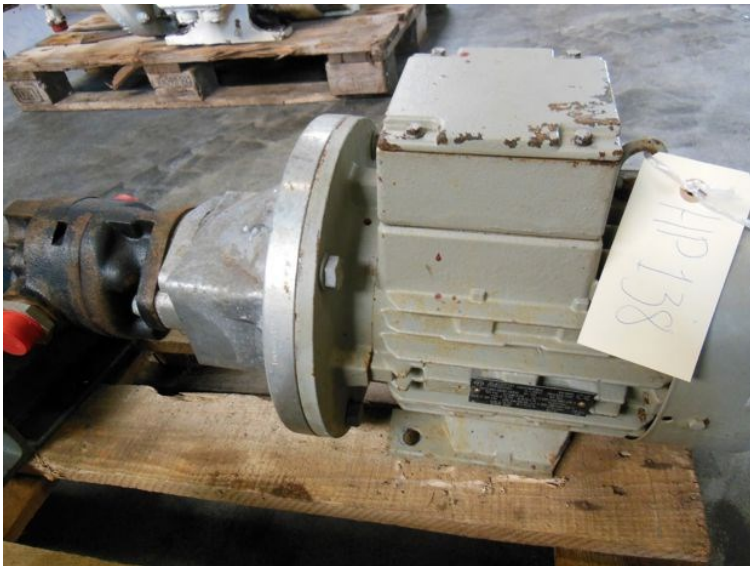

STATUS	På lager
REF. NR.	HP138
PUMP MANUFACTURE	David Brown
PUMP TYPE	P2AX151OF1C50
PUMP PRESSURE (BAR)	40
PUMP FLOW (LITER/MIN.)	41,55
MOTOR MANUFACTURE	MEZ
MOTOR KW	2,2
MOTOR VOLT	220/380
MOTOR RPM	1710

**DAVID BROWN
HYDRAULICS**

MODEL NUMBER
P2AX1610F1C50

IDENTITY NUMBER
780845 06 005

MADE IN THE U.K.

MEZ

CZECH REPUBLIC

EN 60034

3~MOT.