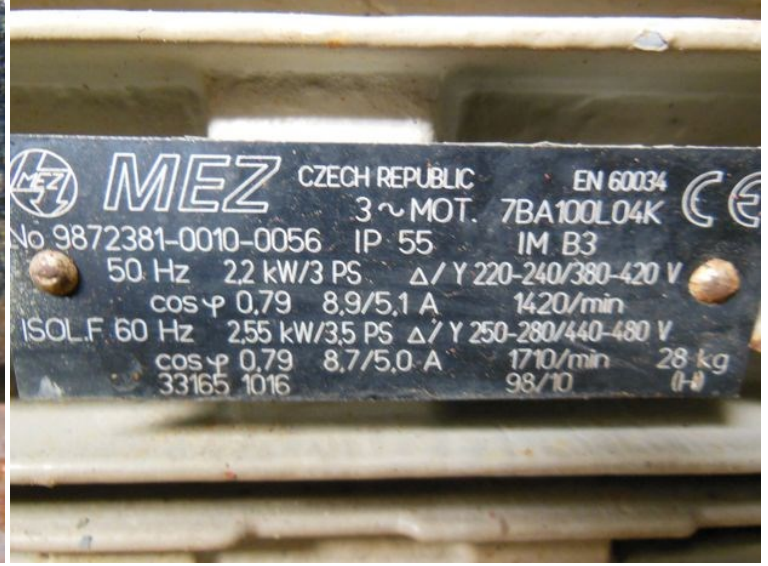

STATUS	På lager
REF. NR.	HP138
PUMP MANUFACTURE	David Brown
PUMP TYPE	P2AX151OF1C50
PUMP PRESSURE (BAR)	40
PUMP FLOW (LITER/MIN.)	41,55
MOTOR MANUFACTURE	MEZ
MOTOR KW	2,2
MOTOR VOLT	220/380
MOTOR RPM	1710

**DAVID BROWN
HYDRAULICS**

MODEL NUMBER
P2AX1610F1C50

IDENTITY NUMBER
780845 06 005

MADE IN THE U.K.

MEZ

CZECH REPUBLIC

EN 60034

3~MOT.