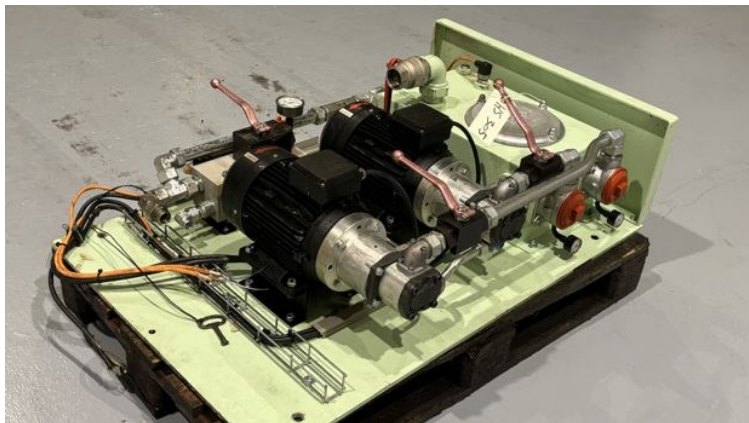

STATUS

På lager

REF. NR.

HS305

PUMP MANUFACTURE /TYPE

Rexroth 2 pcs 0 510 425 009 07W46-7362

ELECTRONIC MOTORS MANUFACTURE

Busck 2 pcs MS100LA-4 BS4

TANK DIMENSION (CM) L

50

TANK DIMENSION (CM) W

30

TANK DIMENSION (CM) H

20

109

Rexroth