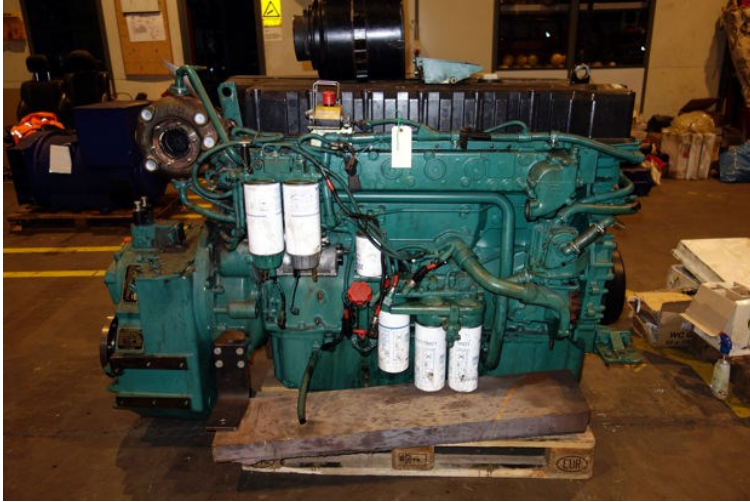

Volvo Penta - D12D-B MH

STATUS

På lager

REF. NR.

M2113

MANUFACTURE

Volvo Penta

TYPE

D12D-B MH

ENGINE NO.

Serie 1012496855 Spec. No. 868944 Chassis VP031870

HP

400

RPM

1800

REMARKS

294 kW.

VOLVO PENTA

D12D-B MH

RATED POWER: 294kW

RATED SPEED: 1800 RPM

MSW: 20548838

DST1: 20575971

DST2: 20541842

Spec. No. 868944

ENGINE CHASSIS ID.

VP 031870

ENGINE SERIAL NO.

1012496855