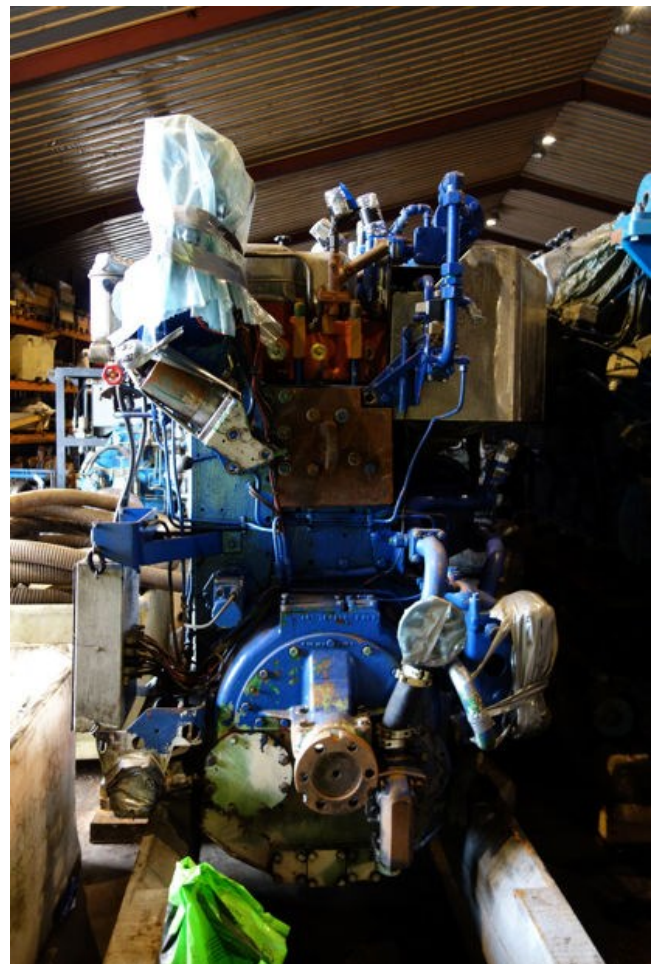

MaK - 8M 332

STATUS

På lager

REF. NR.

M2128

MANUFACTURE

MaK

TYPE

8M 332

ENGINE NO.

33589

HP

2144

RPM

825

YEAR

1985

REMARKS

Only block / crankshaft