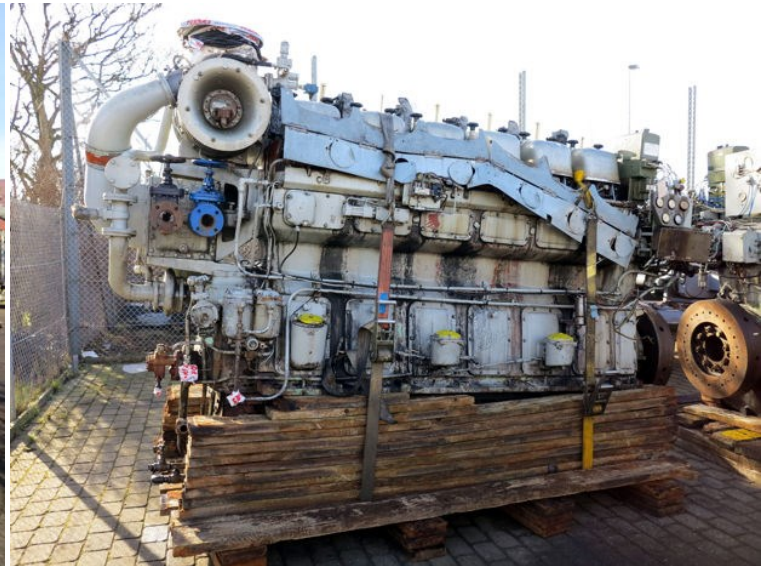

# Nohab Polar - SF16RS-F

STATUS

På lager

REF. NR.

M2381

MANUFACTURE

Nohab Polar

TYPE

SF16RS-F

ENGINE NO.

2274

HP

1050

RPM

750

VESSEL

Putford Achilles

TYPE  
SF16RS-F

**NOHAB**

BHP  
1050

NO.  
2274

DIESEL ENGINE

r/m  
750

MADE IN CZECHOSLOVAKIA