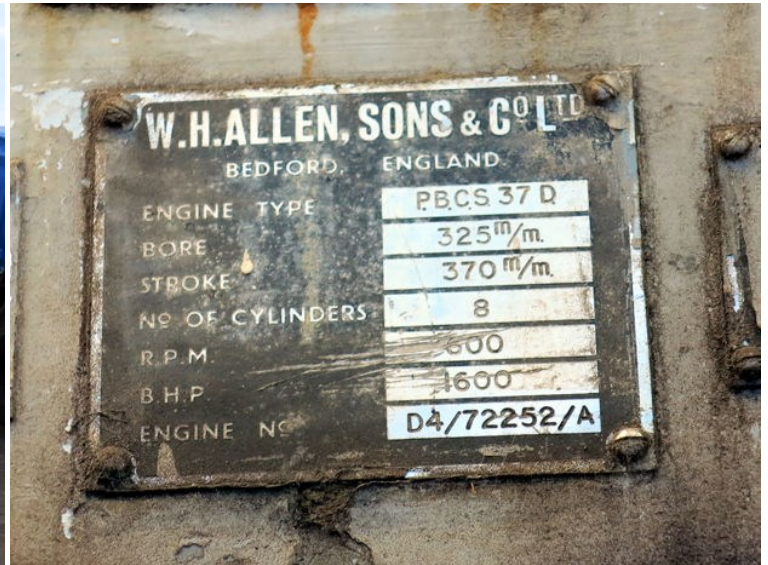

PBC S37D

ENGINE NO.

D4/72252/A

HP

1600

RPM

600

W.H.ALLEN, SONS & CO LTD

BEDFORD, ENGLAND.

ENGINE TYPE

P.B.C.S 37 D

BORE

325^m/m.

STROKE

370^m/m.

NO OF CYLINDERS