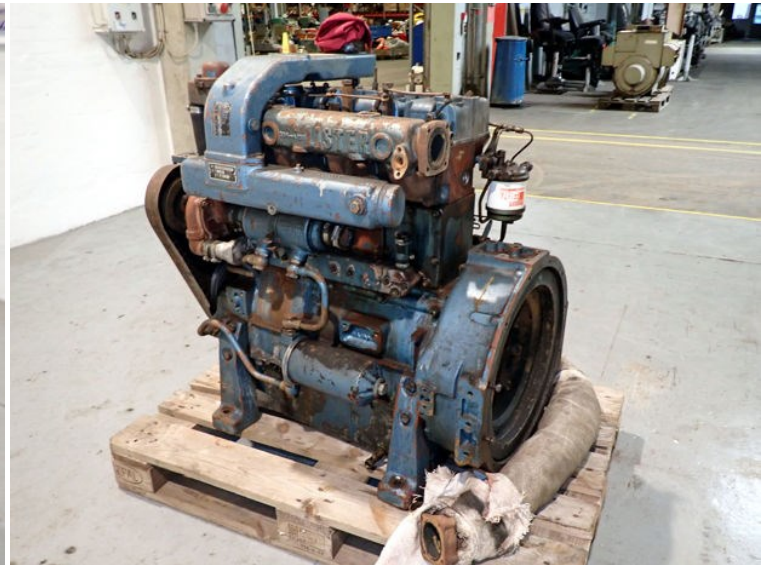

4 cyl.

ENGINE NO.

250HRW4A28M

HP

43

RPM

1500

NO 250 HRW 4 A 28 M