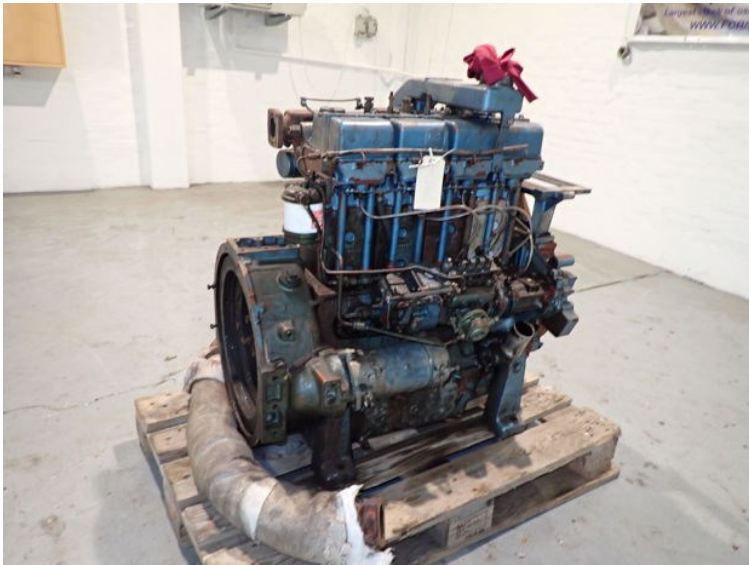

4 cyl.

ENGINE NO.

250HRW4A28M

HP

43

RPM

1500

NO 250 HRW 4 A 28 M