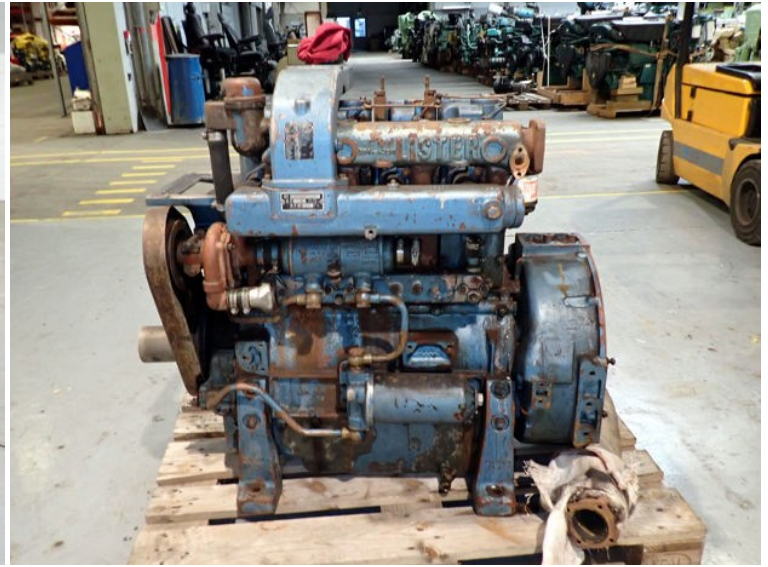

4 cyl.

ENGINE NO.

250HRW4A28M

HP

43

RPM

1500

NO 250 HRW 4 A 28 M