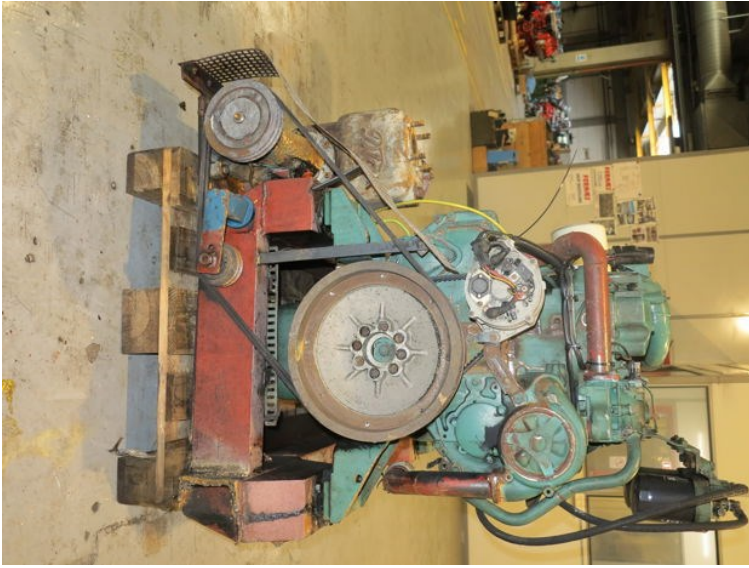

M2519 - Volvo Penta

STATUS	På lager
REF. NR.	M2519
MANUFACTURE	Volvo Penta
TYPE	TD610V
ENGINE NO.	Spec 868484 Serial 2061140347
HP	189
RPM	2800
VESSEL	Odin SH20

VOLVO PENTA	
ENGINE MODEL	TD610V
SPEC. NO.	868484
SERIAL NO.	2 061 14034
RATED NET POWER without fan kW/hp	130/180
with fan kW/hp	
SPEED AT RATED POWER rpm	2500
PRELIFT mm/INJ. TIMING	2.95+/-0.05 25+/-0.5°
MADE IN SWEDEN 3626077	