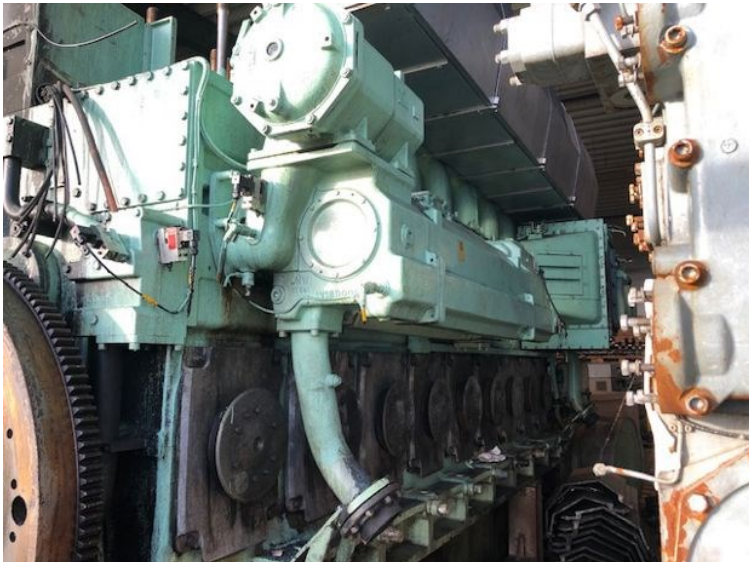

Wärtsilä - W8L32

STATUS	På lager
REF. NR.	M2552
MANUFACTURE	Wärtsilä
TYPE	W8L32
ENGINE NO.	Engine no. 21305 Spec.: 17315
HP	5000
RPM	750
YEAR	2001
VESSEL	Maersk Helper
REMARKS	Clockwise. P.S. Mid engine, cylinder heads sold. hours: 42.087