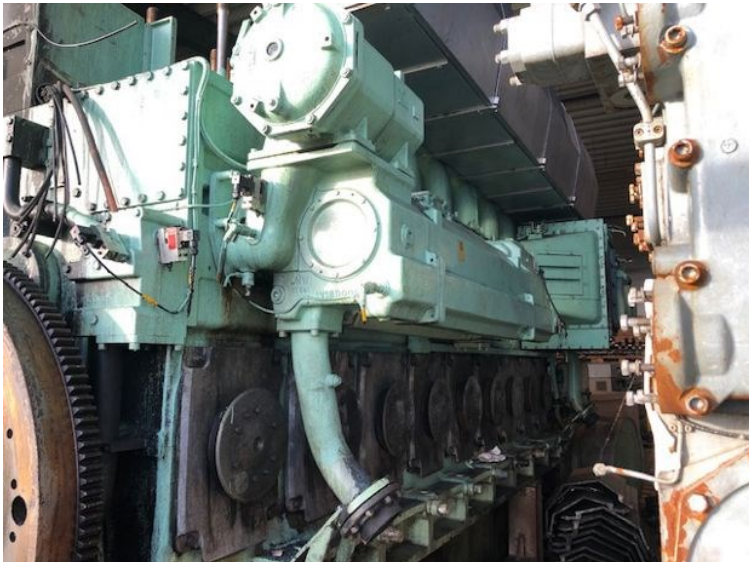

Wärtsilä - W8L32

| | |
|-------------|--|
| STATUS | På lager |
| REF. NR. | M2552 |
| MANUFACTURE | Wärtsilä |
| TYPE | W8L32 |
| ENGINE NO. | Engine no. 21305 Spec.: 17315 |
| HP | 5000 |
| RPM | 750 |
| YEAR | 2001 |
| VESSEL | Maersk Helper |
| REMARKS | Wärtsilä W8L32, clockwise. P.S. Mid engine, cylinder heads sold. hours: 42.087 |