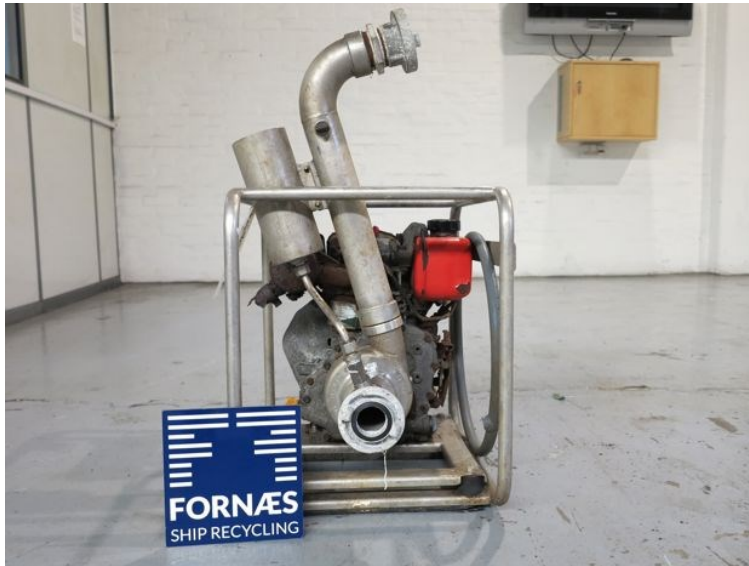

L40EA-DP

ENGINE NO.

D6771

RPM

3600

VESSEL

Cyrano

REMARKS

2,8 kW (3,8PS)/ 3,1 kW (4,2PS). With water pump.

DEL L40AE-DP
CONT. OUTPUT 2.8KW (3.8PS) / 3600 rpm
MAX. OUTPUT 3.1KW (4.2PS) / 3600 rpm
DISPLACEMENT 0.199 l
ENGINE NO. D6771

YANMAR DIESEL ENGINE
YANMAR DIESEL ENGINE CO. LTD.
1935 - 1999