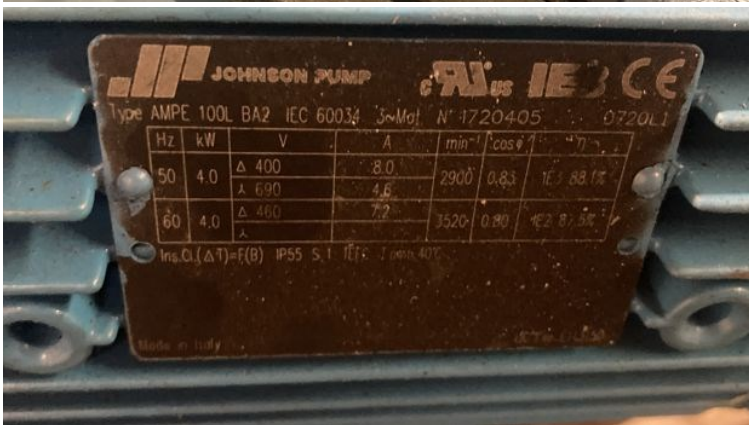

PU675 - Johnson pump, SPXFlow

STATUS

På lager

REF. NR.

PU675

MANUFACTURE

Johnson pump, SPXFlow

TYPE

KGEF 14-8-A67, 20-024023

ELMOTOR

Johnson pump 4,6-8kW

G1820

P1

29990