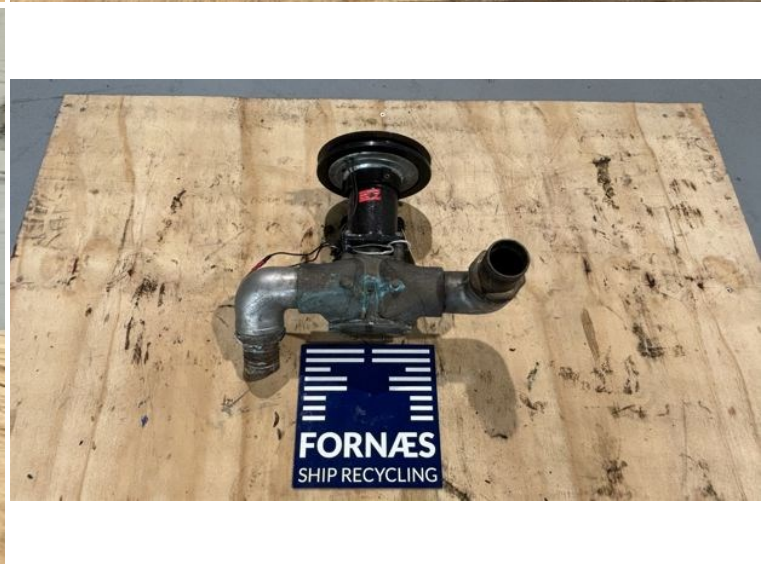

JABSCO - No plate

STATUS

På lager

REF. NR.

PU747

MANUFACTURE

JABSCO

TYPE

No plate

ELMOTOR

Electro-magnetic clutch 24V BELTDRIVE

REMARKS

2"

FORNÆS
WIP RECYCLING

www.jabasco.com

ROT