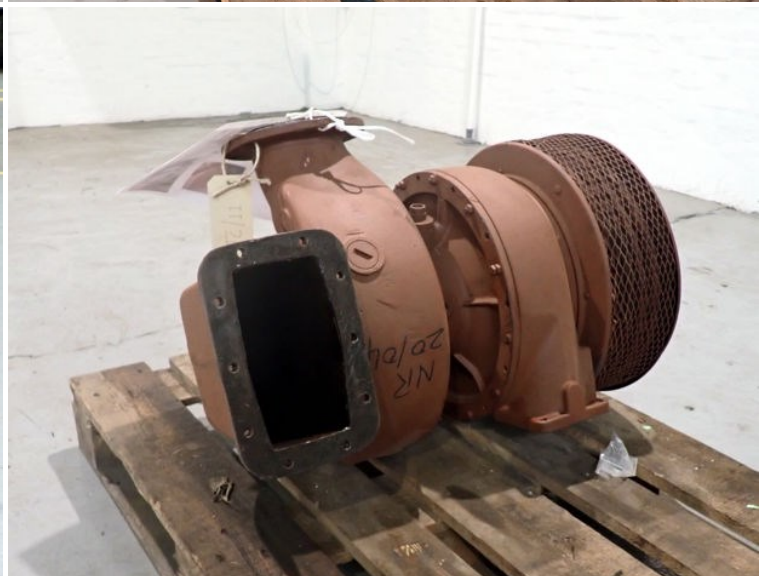

STATUS

På lager

REF. NR.

TC 11

MANUFACTURE

MAN

TYPE

NR 20/278

FROM ENGINE:

Turbo

REMARK

1 INLET/Split

FORNÆS APS Shipbreaking 

TURBO
Type NR 20/04