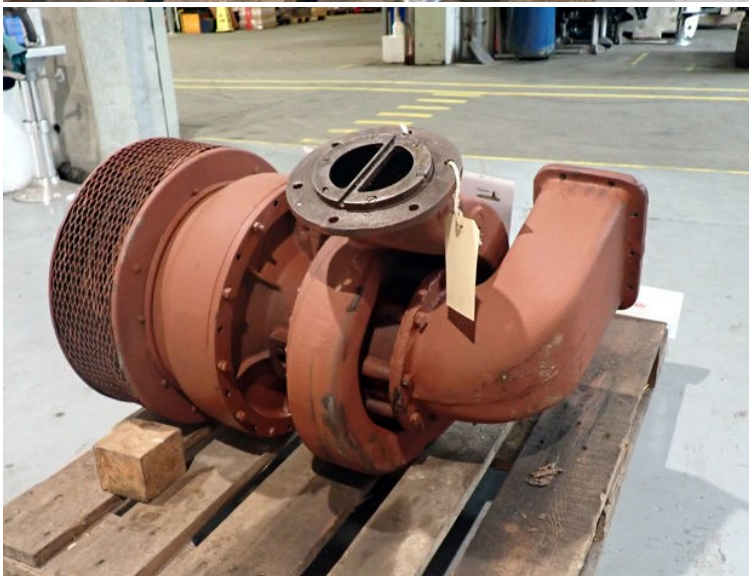

STATUS

På lager

REF. NR.

TC 11

MANUFACTURE

MAN

TYPE

NR 20/278

FROM ENGINE:

Turbo

REMARK

1 INLET/Split

FORNÆS APS Shipbreaking 

TURBO
Type NR 20/04