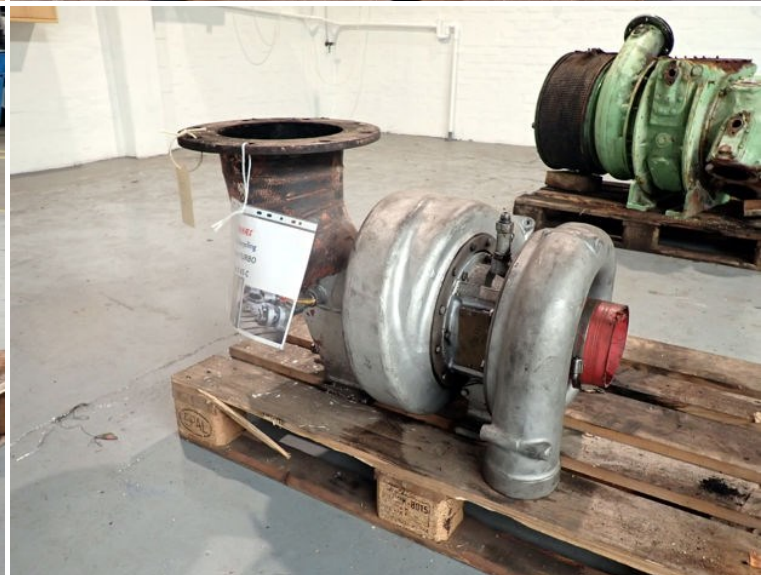

045C

FROM ENGINE:

Turbo

REMARK Serial No. 1522, CompR, 123 218/222, Turbine S42 184/S81 181, Max Speed 44000 Max Temp 650

FORNÆS
Ship Recycling
Napier-TURBO
Type 0 45 C

Serial No: 1522
CompR: 123 218
222
Turbine: S42 184
S82 181
Max speed: 4400
Max Temp: 650