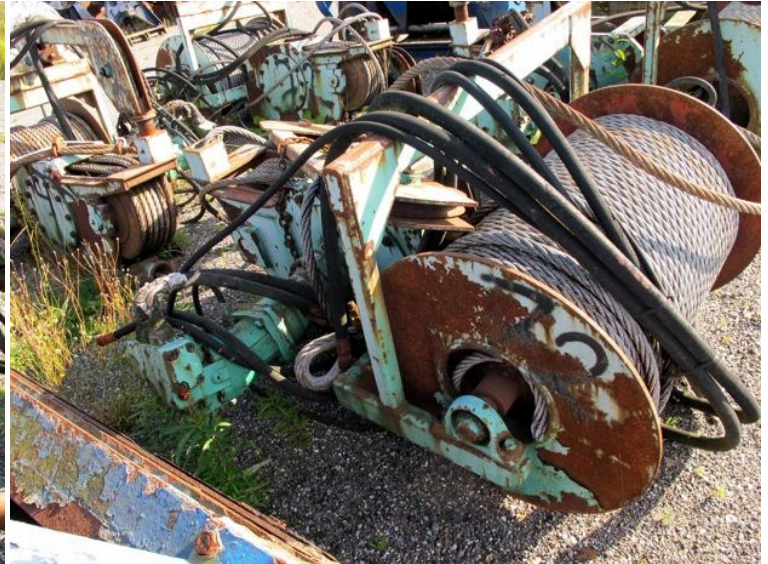

94

DIAMETER CM.

80

NBR OF DRUMS

1

MOTORTYPE

Rexroth

REMARKS

Continous pull

TRASMITAL BONFIGLIOLA
TYPE
BOTT 2 30 MC 48
BOAH 2A
ID 17 30 SERIAL N° PB 0162
DATE 11.92
MADE IN ITALY