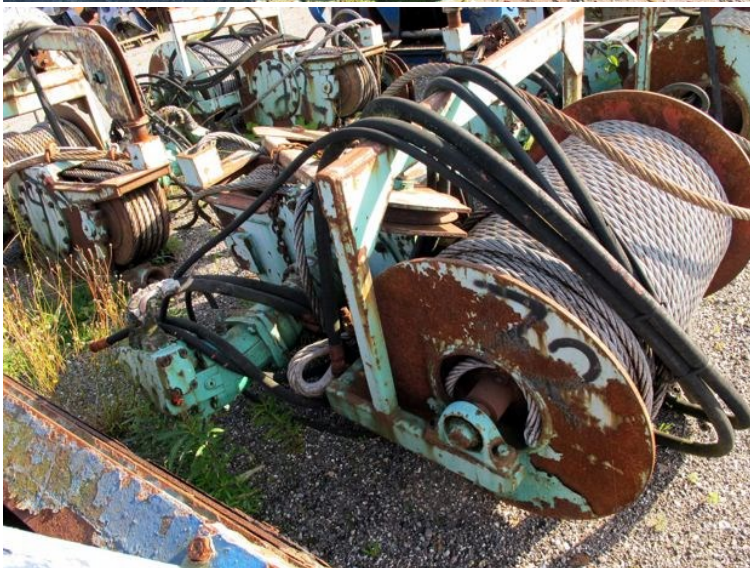

Wire winch

STATUS

På lager

REF. NR.

W72D

TYPE

Wire winch

LENGTH CM.

94

DIAMETER CM.

80

NBR OF DRUMS

1

MOTORTYPE

Rexroth

REMARKS

Continous pull