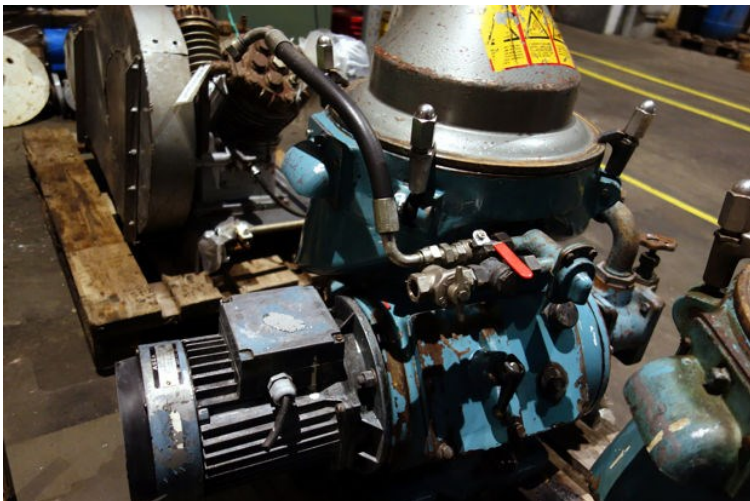

Alfa Laval - MAPX 204TGT-24-50

STATUS

Available

REF. NUMBER

D220

ART

Oil separator

MANUFACTURE

Alfa Laval

TYPE

MAPX 204TGT-24-50

REMARKS

Vessel: Vikingur. No. 4004967 50 hz

LAVAL

TYPE	MAPX-204 TGT-24-50
MANUFACTURING No.	4004967
WORK WHEEL SHAFT	1420-1500 r/m
TACHOMETER	r/m
REVOLUTION COUNTER	118 - 120 r/m