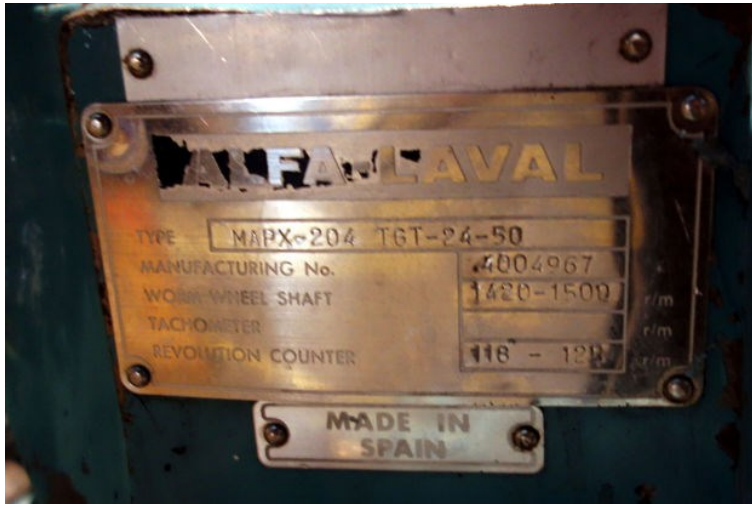

Alfa Laval - MAPX 204TGT-24-50

STATUS

Available

REF. NUMBER

D220

ART

Oil separator

MANUFACTURE

Alfa Laval

TYPE

MAPX 204TGT-24-50

REMARKS

Vessel: Vikingur. No. 4004967 50 hz

LAVAL

TYPE	MAPX-204 TGT-24-50
MANUFACTURING No.	4004967
WORK WHEEL SHAFT	1420-1500 r/m
TACHOMETER	r/m
REVOLUTION COUNTER	118 - 120 r/m