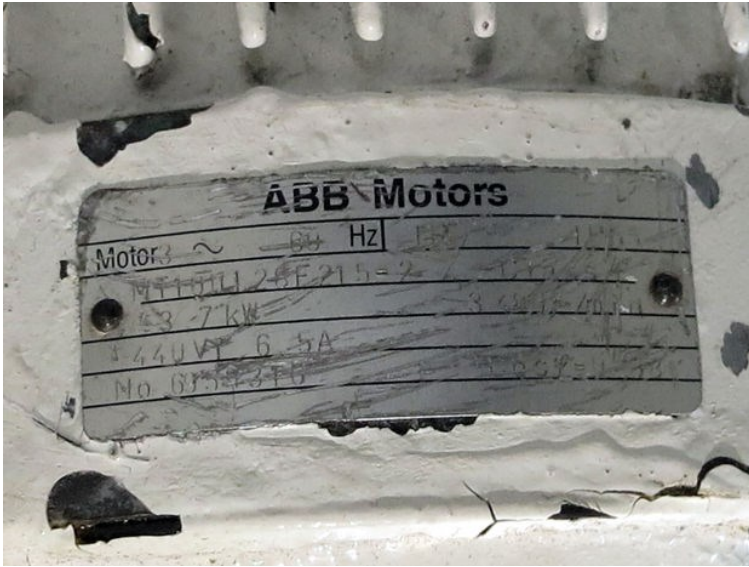

D462 - Alfa Laval

STATUS

Available

REF. NUMBER

D462

ART

Oil separator

MANUFACTURE

Alfa Laval

TYPE

MMPX 304 SGP-11

REMARKS

ABB el motor

 **Alfa Laval**

Separator	MMPX304 SGP-11
Manufacturing serial No/year	4079754 / 1984
Product No	861100-01-04
Inlet and outlet	545964-01
Bowl	545965-01
Machine bottom part	545909-04
Max. speed (bowl)	9305 r/min.
Direction of rotation (bowl)	
Speed motor shaft	3600 r/min.
EL. current frequency	60 Hz
Recommended motor power	3,0 KW
Max. density of feed	1100 Kg/m ³
Max. density of sediment	2332 Kg/m ³
Max. density of operating liquid	1000 Kg/m ³
Process temperature min./max.	0/100 °C