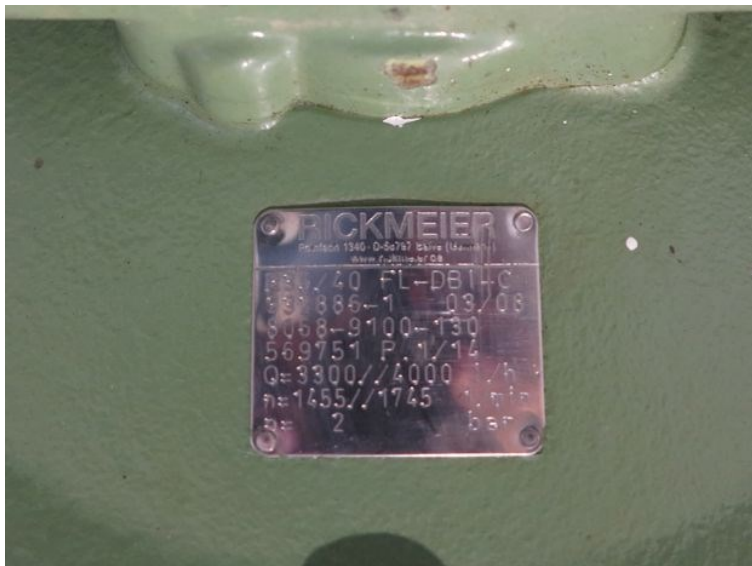

D524 - Westfalia

STATUS	Available
REF. NUMBER	D524
ART	Oil separator
MANUFACTURE	Westfalia
TYPE	OTB9-06-066
YEAR	2008
REMARKS	Ex. Sable Express. No. 9044-550 Elmotor ABB M2AA 380/440 V 50/60 Hz.

Westfalia Separator
Machinery Systems GmbH
(Germany)

Mode

Serial No.

Year of manufacture

2008

max. admissible bowl speed n/min

max. admissible quantity of the feed kg/dm³

Heavy liquid kg/cm³

Solids kg/cm³