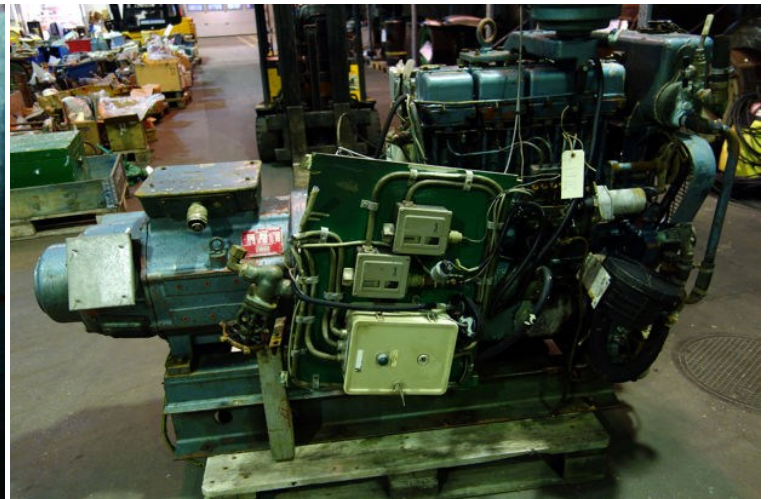

STATUS	Available
REF. NUMBER	G1918
ENGINE	Lister 26HRW4A28M 43 hp 1500 rpm
GENERATOR	Stamford HC234C Nr. D9831
HZ	50
VOLT	230
KVA	34
REMARKS	Watercooled

NO.

26 HRW4 A28 M

H.P.

43

B.S. 649

BASIC ENGINE
LESS ACCESSORIES