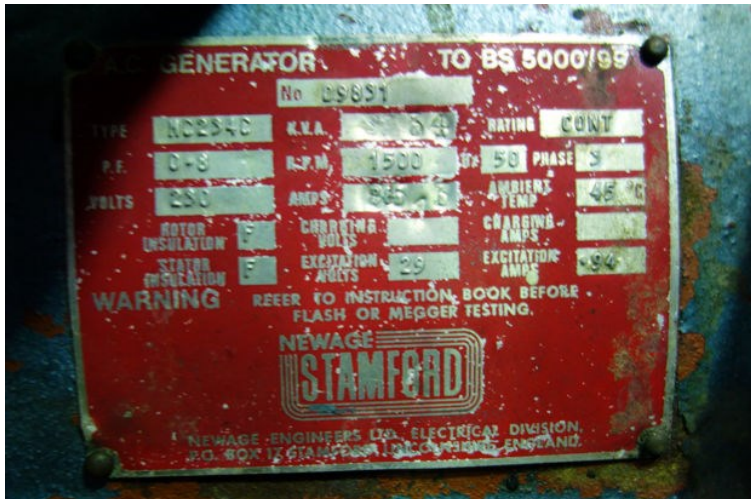

STATUS	Available
REF. NUMBER	G1918
ENGINE	Lister 26HRW4A28M 43 hp 1500 rpm
GENERATOR	Stamford HC234C Nr. D9831
HZ	50
VOLT	230
KVA	34
REMARKS	Watercooled

NO.

26 HRW4 A28 M

H.P.

43

B.S. 649

BASIC ENGINE
LESS ACCESSORIES