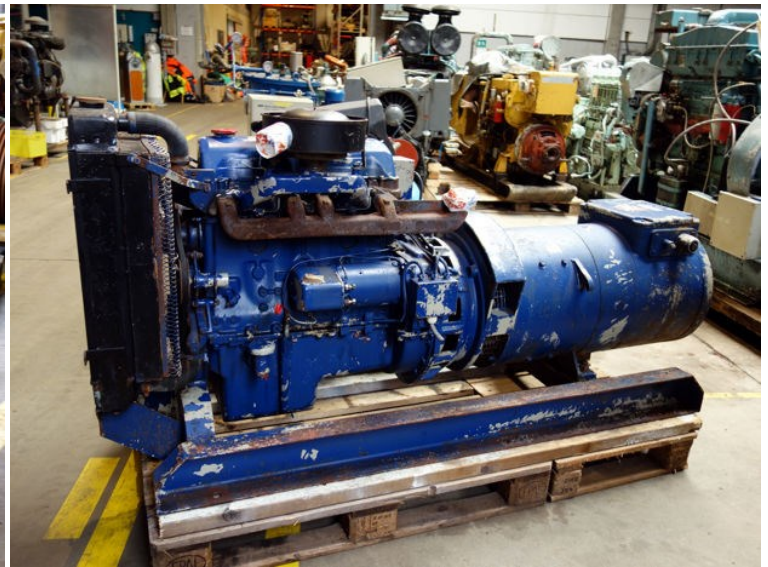

STATUS

Available

REF. NUMBER

G2111

ENGINE

FoMoCo Ford Motor Company

GENERATOR

Dale Electric

VOLT

380/220

KVA

32,5

HZ

50

DALE

ELECTRIC

(YORKSHIRE) LTD.

WILEY, ENGLAND

TYPE MF/32.5/DF KVA. 32.5

R.P.M. 1500 KW. 26

VOLTS. 380/220 P.F. .8

AMPS. 49.4 PH. 3

GIVE PLANT No. ~ 50

12847