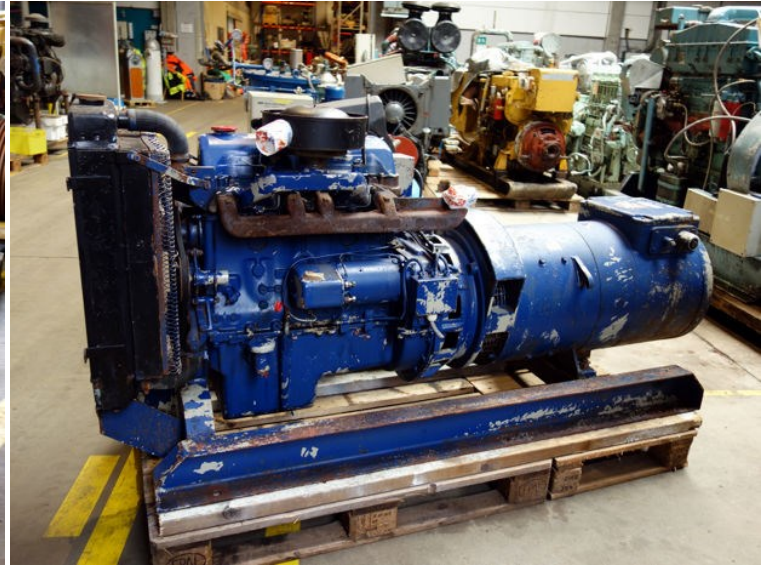

# FoMoCo Ford Motor Company

STATUS	Available
REF. NUMBER	G2111
MANUFACTURE	FoMoCo Ford Motor Company
ENGINE	FoMoCo Ford Motor Company
GENERATOR	Dale Electric
VOLT	380/220
KVA	32,5
HZ	50

**DALE**

**ELECTRIC**

(YORKSHIRE) LTD.

WILEY, ENGLAND

TYPE MF/32.5/DF KVA. 32.5

R.P.M. 1500 KW. 26

VOLTS. 380/220 P.F. .8

AMPS. 49.4 PH. 3

GIVE PLANT No. ~ 50

12847