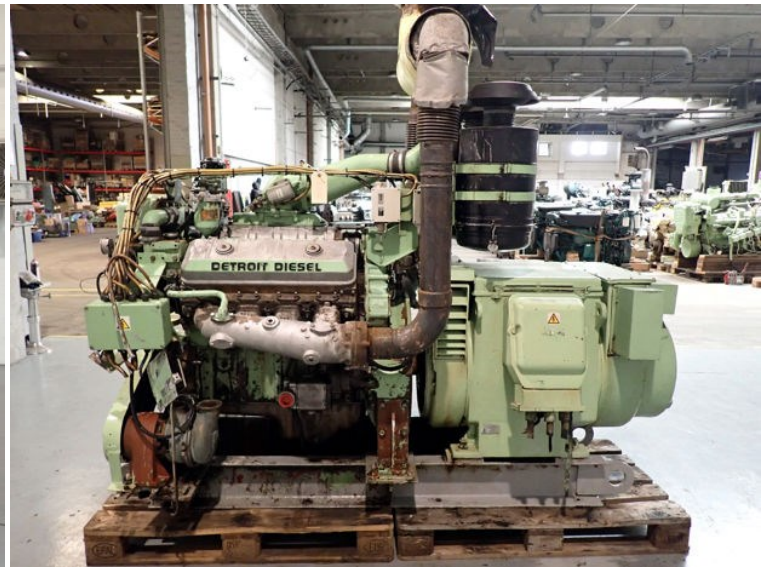

STATUS

Available

REF. NUMBER

G2252

ENGINE

Detroit 8VAW 1495 Arr. no. 7083-7005

GENERATOR

AVK DISB55/200-4D No. 423637

VOLT

440

KVA

200

HZ

60