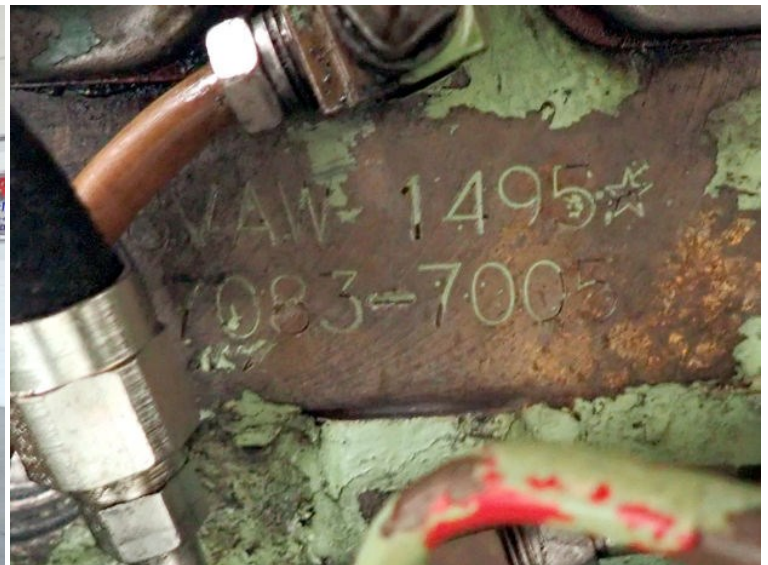

STATUS

Available

REF. NUMBER

G2252

ENGINE

Detroit 8VAW 1495 Arr. no. 7083-7005

GENERATOR

AVK DISB55/200-4D No. 423637

VOLT

440

KVA

200

HZ

60