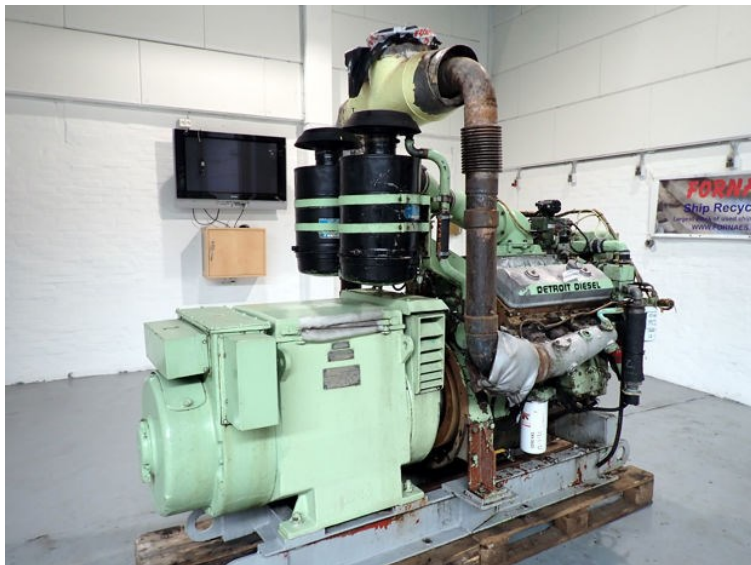

STATUS

Available

REF. NUMBER

G2252

ENGINE

Detroit 8VAW 1495 Arr. no. 7083-7005

GENERATOR

AVK DISB55/200-4D No. 423637

VOLT

440

KVA

200

HZ

60