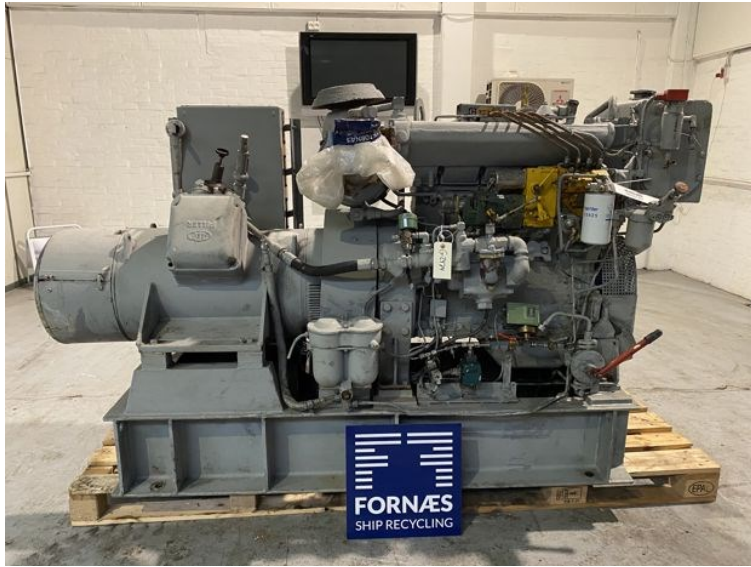

G2474 - Caterpillar

| | |
|-------------|--|
| STATUS | Available |
| REF. NUMBER | G2474 |
| MANUFACTURE | Caterpillar |
| ENGINE | Caterpillar, Model: 3304 DI, Serial nr.: 83700563. Arr.nr.: 1W9158 |
| GENERATOR | Anton Piller |
| VOLT | 400/230 |
| KVA | 95 |
| AMP | 137 |
| HZ | 50 |
| REMARKS | Running hours: 138.911 |