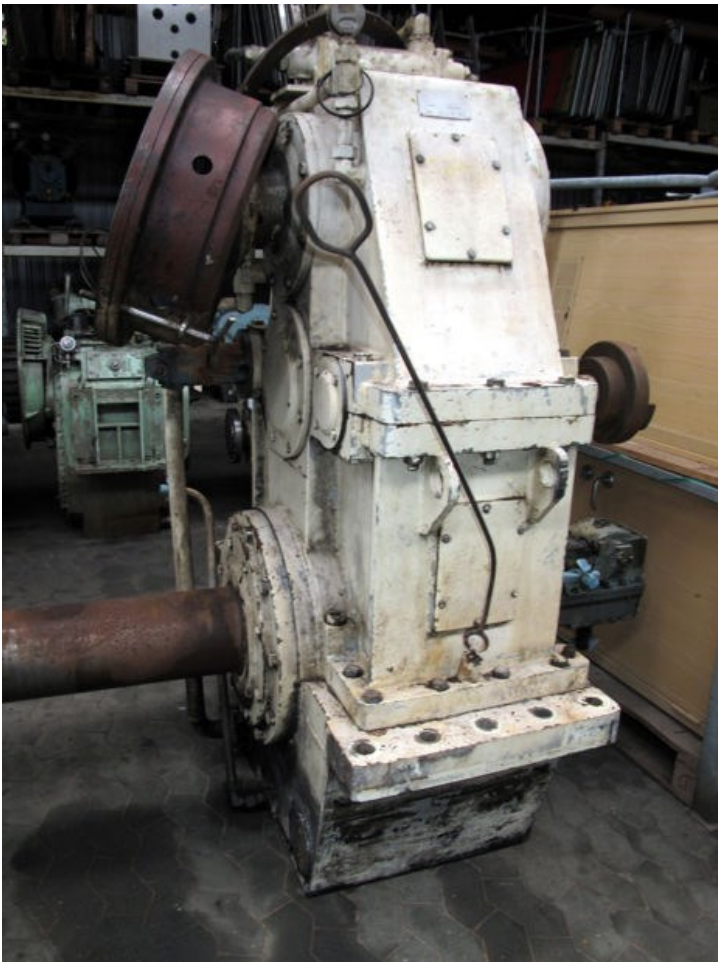

GB375 - Valmet

STATUS

Available

REF. NUMBER

GB375

MANUFACTURE

Valmet

TYPE

AUS 950S

RED.

2,269:1

HP IND

985

RPM IND

750

FABRIKS NR.

18018

REMARKS

(class DNV 1A) kW 735