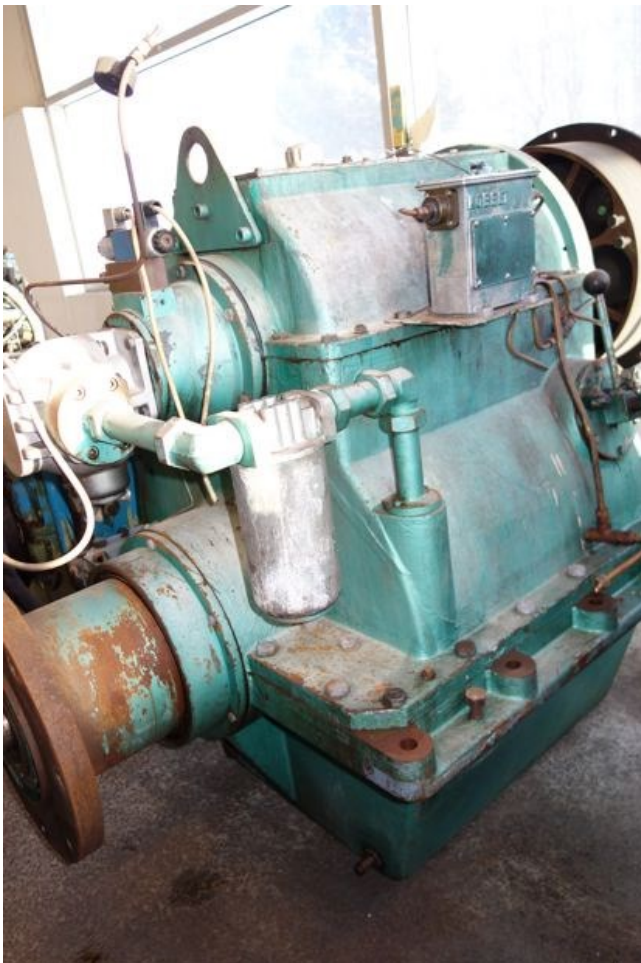

GB458 - Finnøy

STATUS	Available
REF. NUMBER	GB458
MANUFACTURE	Finnøy
TYPE	G50F
RED.	3,48:1
HP IND	1306
RPM IND	1000
FABRIKS NR.	529
YEAR	1987
VESSEL	Arizona
REMARKS	Bureau Veritas. Wärtsilä 6R22MD-C

FINNOY