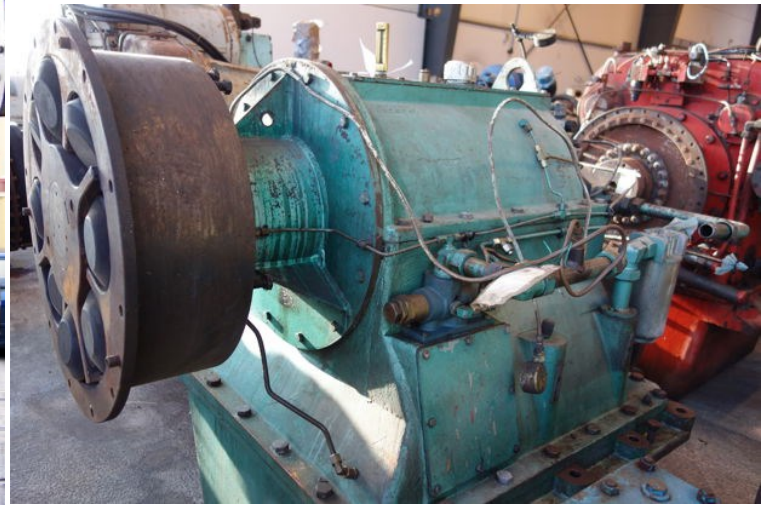

GB458 - Finnøy

STATUS	Available
REF. NUMBER	GB458
MANUFACTURE	Finnøy
TYPE	G50F
RED.	3,48:1
HP IND	1306
RPM IND	1000
FABRIKS NR.	529
YEAR	1987
VESSEL	Arizona
REMARKS	Bureau Veritas. Wärtsilä 6R22MD-C

FINNOY