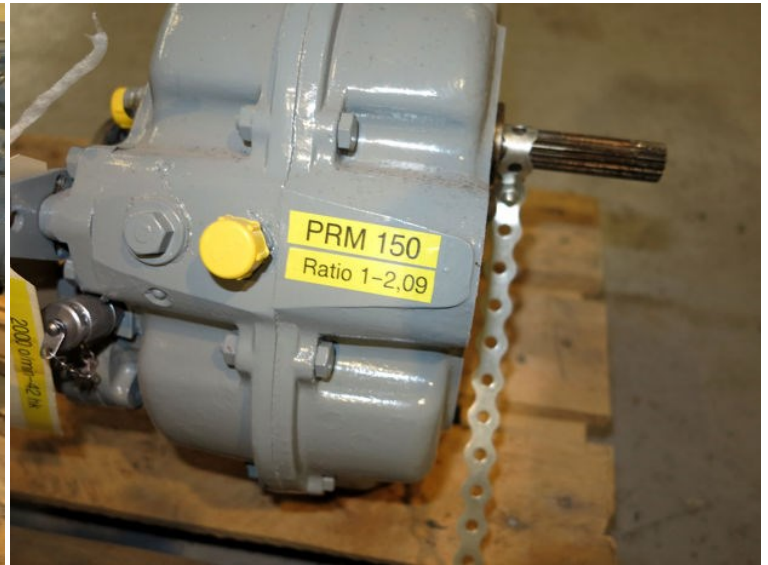

GB767 - Newage

STATUS

Available

REF. NUMBER

GB767

MANUFACTURE

Newage

TYPE

PRM 150

RED.

2,09:1

HP IND

63

RPM IND

3000

2000 o/min-42 hr