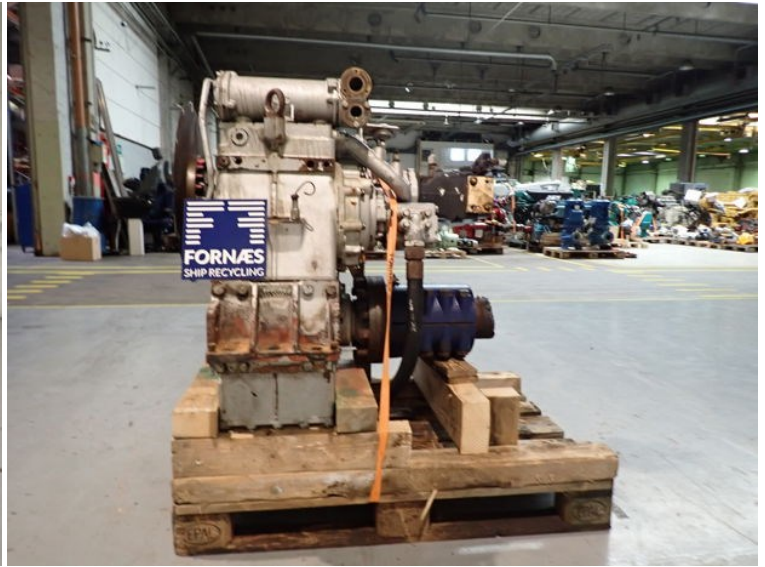

GB833 - Masson

STATUS	Available
REF. NUMBER	GB833
MANUFACTURE	Masson
TYPE	MMW 2700
RED.	6,042:1
HP IND	680
RPM IND	2200
FABRIKS NR.	26766
VESSEL	Throrder HM 265
REMARKS	Cummins QSK19-M

MASSON MARINE S.A.S

5, Rue Henri Cavallier
SAINT DENIS LES SENS
89100 (FRANCE)
TEL. 33 (0) 3 86 95 62 00
FAX. 33 (0) 3 86 95 13 78

MADE IN FRANCE

N° 26 766

Date

Type MMW 2700

Rapport/Ratio 116,042

Inspection

P. embrayage/