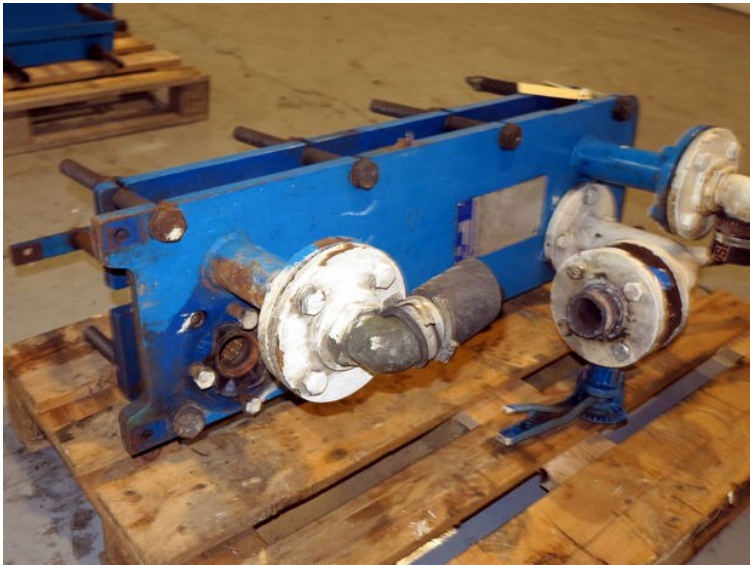

Ing. Per Gjerdrum AS - PG990042

STATUS	Available
REF. NUMBER	HE174
PLATE/TUBE	Plate
MANUFACTURE	Ing. Per Gjerdrum AS
TYPE	PG990042
PLATE DIM. (L*W*H) CM	90*30*9
REMARKS	N.V.

ING. PER GJERDRUM A.S

Nye Vakåsvei 28, N-1463 Hvalstad-Norway

Pump type		
Prod. No		Year
PG-order. No	PG 990042	
Capacity	m ³ /h	bar
	Rev.	Kw

PG 99. 00771-9 BAR