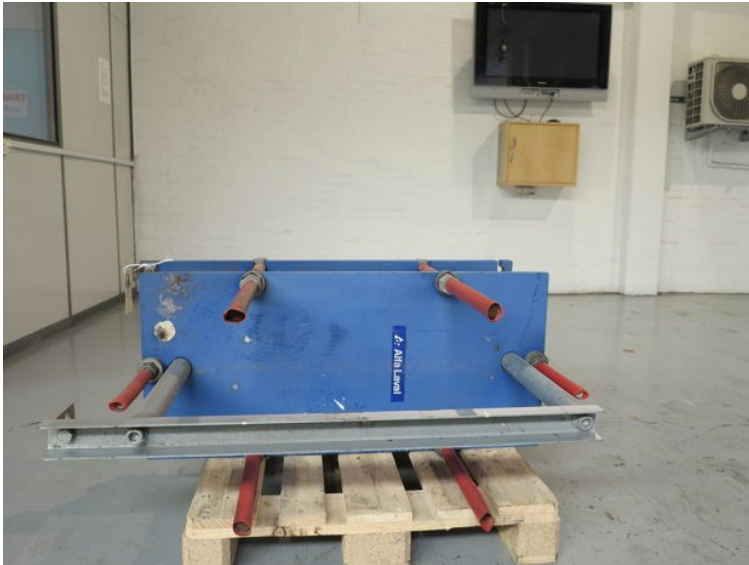

HE197 - Alfa Laval

STATUS	Available
REF. NUMBER	HE197
PLATE/TUBE	Plate
MANUFACTURE	Alfa Laval
TYPE	M10-MFM
SERIAL NO.	30102-19210
YEAR	1998
WORKING PRESS/TEMP	6 Bar
DIM. (L*W*H) CM (PLADE MÅL)	102*48*30

Alfa Laval

Alfa Laval
MAX. WORK. PRESSURE (GAUGE)

TYPE		bar
MANUF. NO.		°C °F
YEAR	VOLUME	
1995	12	6-240 MA 4-55
SAF		3778 2747711

WARNING
READ INSTRUCTION MANUAL
BEFORE INSTALLATION,
OPERATION AND MAINTENANCE
TO AVOID INJURIES
OR DAMAGE.