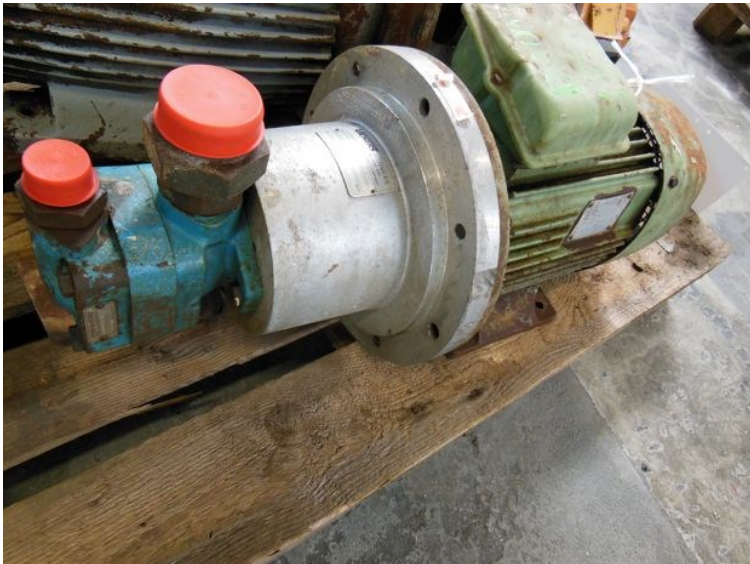

HP137

| | |
|------------------|-----------|
| STATUS | Available |
| REF. NUMBER | HP137 |
| PUMP MANUFACTURE | Vickers |
| MOTOR VOLT | 220/380 |
| MOTOR RPM | 1440 |

SPEERY  VICKERS

MODELL

BAD HOMBURG

V20 1B13B 1C 11