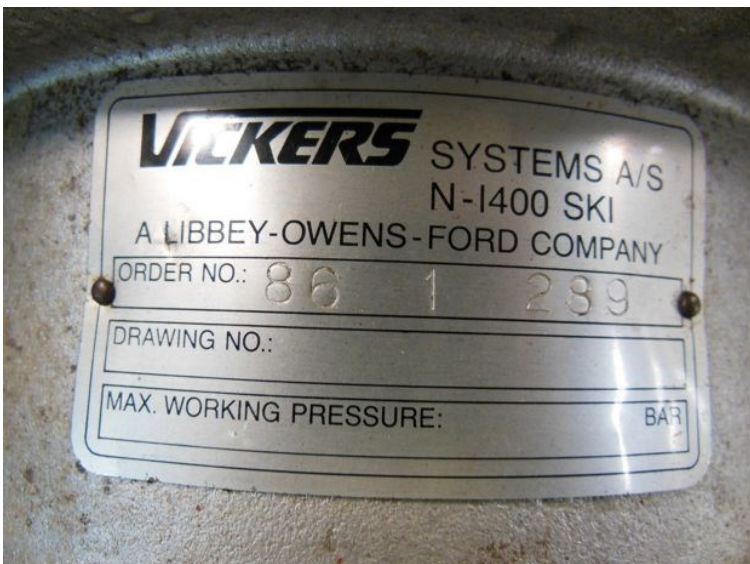

HP137

| | |
|------------------|-----------|
| STATUS | Available |
| REF. NUMBER | HP137 |
| PUMP MANUFACTURE | Vickers |
| MOTOR VOLT | 220/380 |
| MOTOR RPM | 1440 |

SPEERY  VICKERS

MODELL

BAD HOMBURG

V20 1B13B 1C 11