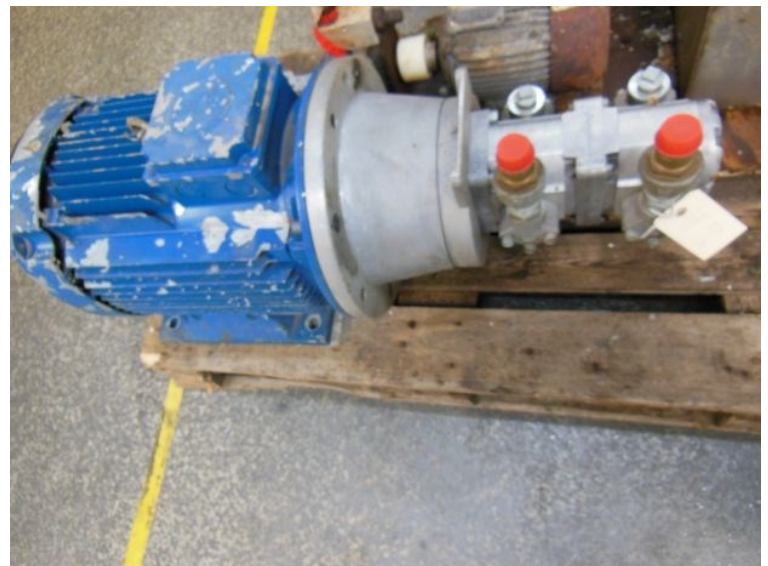

HP332

STATUS

Available

REF. NUMBER

HP332

PUMP MANUFACTURE

Marzoochi Bologna

PUMP TYPE

ALP 3D 60

PUMP PRESSURE (BAR)

260

PUMP FLOW (LITER/MIN.)

56

MOTOR MANUFACTURE

Eistro

MOTOR KW

30

MOTOR VOLT

400

MOTOR RPM

400