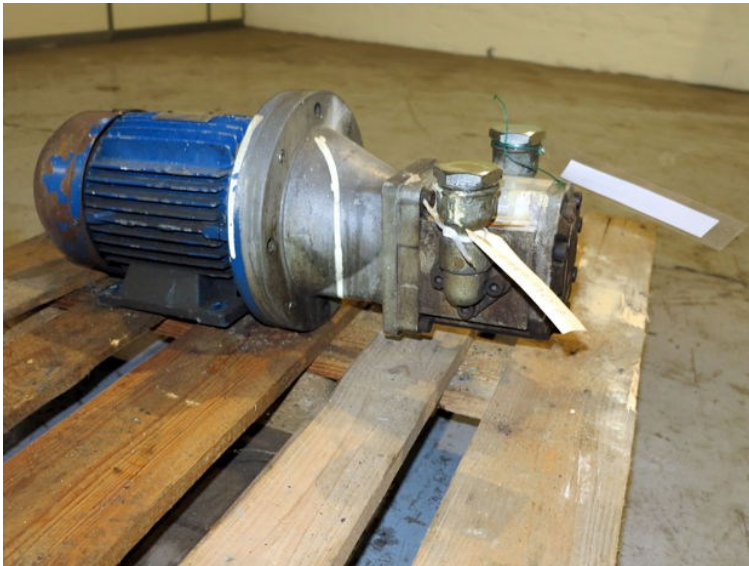

# HP907

STATUS	Available
REF. NUMBER	HP907
PUMP MANUFACTURE	Sauer Danfoss
PUMP TYPE	SNP3/55 D C0 01/6H
MOTOR MANUFACTURE	CEG
MOTOR KW	2,2
MOTOR VOLT	220/380
MOTOR RPM	1410

SNP3/55 D CO 01/6H