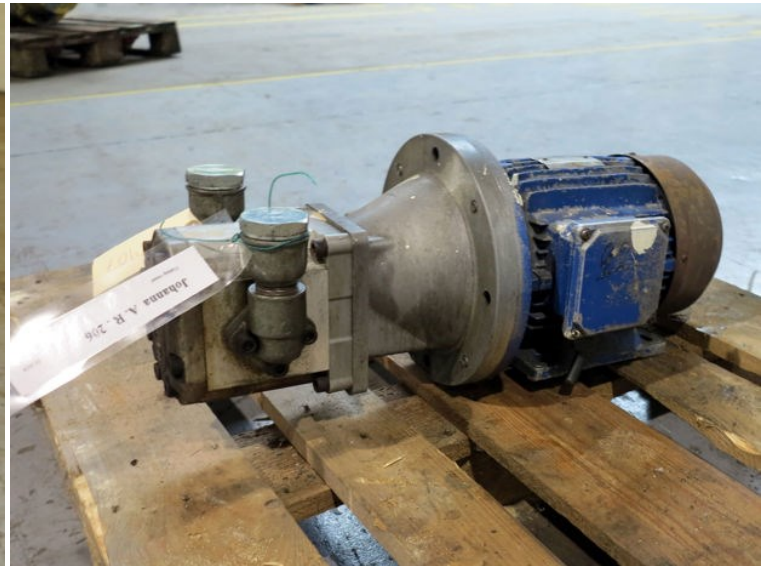

STATUS

Available

REF. NUMBER

HP907

PUMP MANUFACTURE

Sauer Danfoss

PUMP TYPE

SNP3/55 D C0 01/6H

MOTOR MANUFACTURE

CEG

MOTOR KW

2,2

MOTOR VOLT

220/380

MOTOR RPM

1410