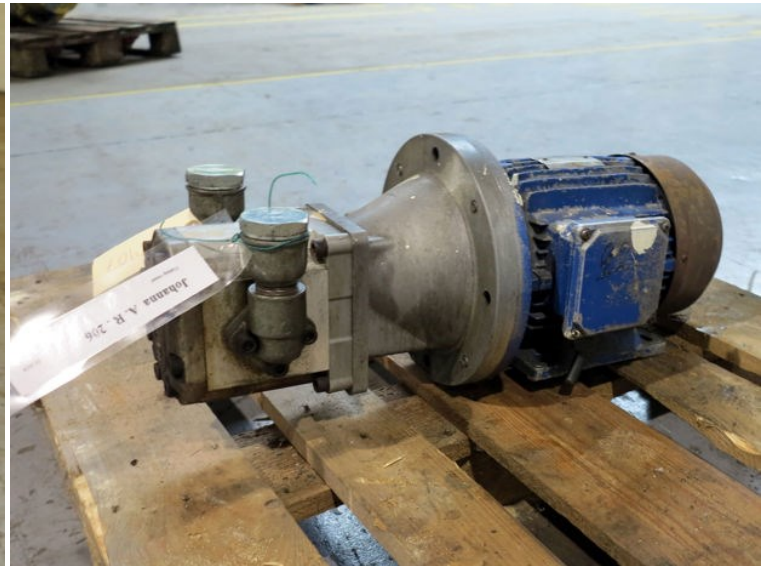

# HP907

STATUS	Available
REF. NUMBER	HP907
PUMP MANUFACTURE	Sauer Danfoss
PUMP TYPE	SNP3/55 D C0 01/6H
MOTOR MANUFACTURE	CEG
MOTOR KW	2,2
MOTOR VOLT	220/380
MOTOR RPM	1410

SNP3/55 D CO 01/6H