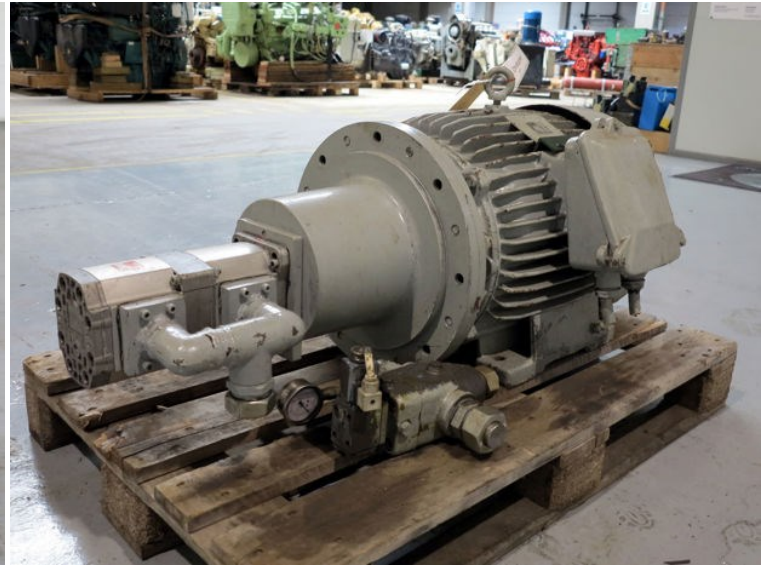

STATUS

Available

REF. NUMBER

HP925

PUMP MANUFACTURE

HPI

MOTOR MANUFACTURE

FFD

MOTOR KW

48

MOTOR VOLT

380

MOTOR RPM

1480

HPI

HYDROPERFECT INTERNATIONAL
Z.I. Chennevières - 94430 FRANCE