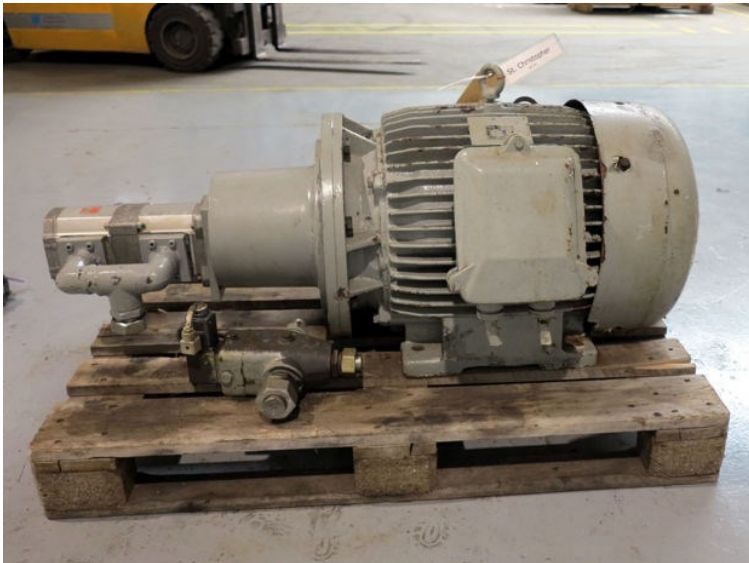

STATUS

Available

REF. NUMBER

HP925

PUMP MANUFACTURE

HPI

MOTOR MANUFACTURE

FFD

MOTOR KW

48

MOTOR VOLT

380

MOTOR RPM

1480

HPI

HYDROPERFECT INTERNATIONAL
Z.I. Chennevières - 94430 FRANCE