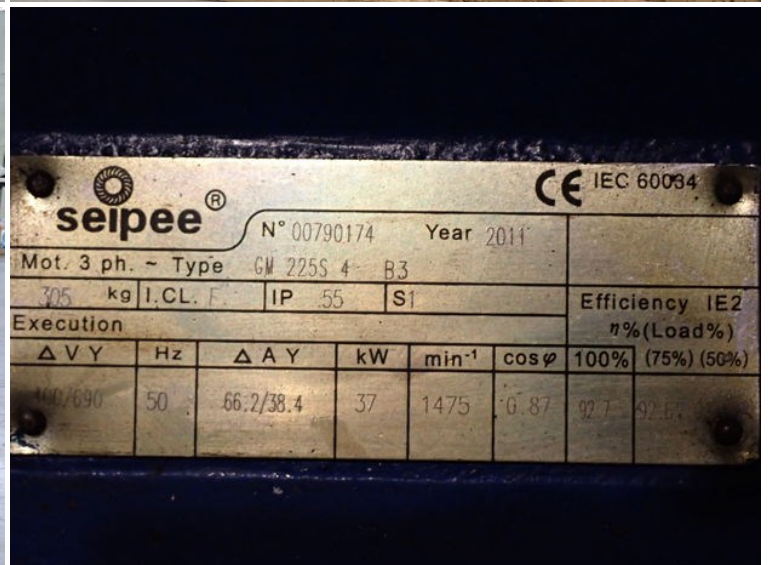

| | |
|--------------------------|--------------------------|
| STATUS | Available |
| REF. NUMBER | HP947 |
| PUMP MANUFACTURE | Beinlich |
| PUMP TYPE | ZPA 4-131.0-H-R-F/F/T/SO |
| MOTOR MANUFACTURE | Seipee. Year 2011 |
| MOTOR KW | 37 |
| MOTOR VOLT | 400 |
| MOTOR RPM | 1475 |

ZPA 4-131.0-H-R-F/T/50

Serien #: 12/00968-01.9 cc/rev:

GFRC TP10