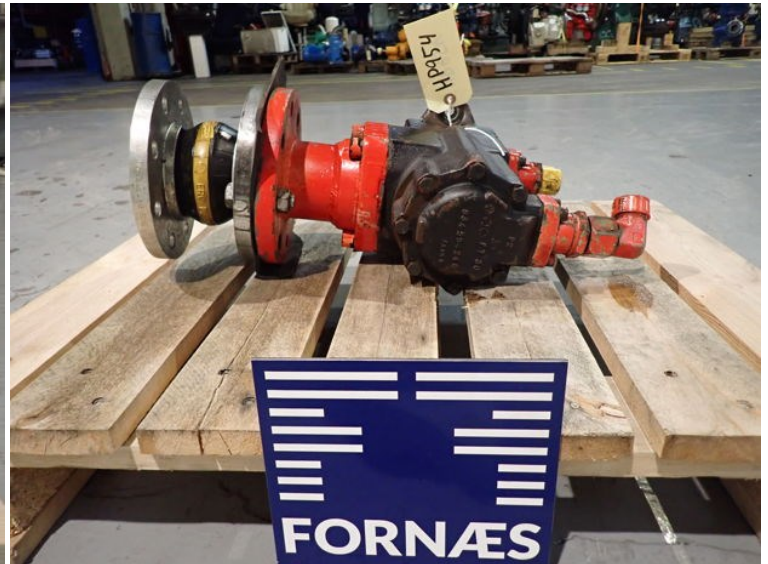

STATUS

Available

REF. NUMBER

HP954

PUMP MANUFACTURE

Denison

PUMP TYPE

T6CC 022 017 3L00 C100

**DENISON** Hydraulics

MODEL T6CC 022 017 3L00 C100

CODE:

SERIAL:

024-02867-0

04K09 09

MADE IN ITALY