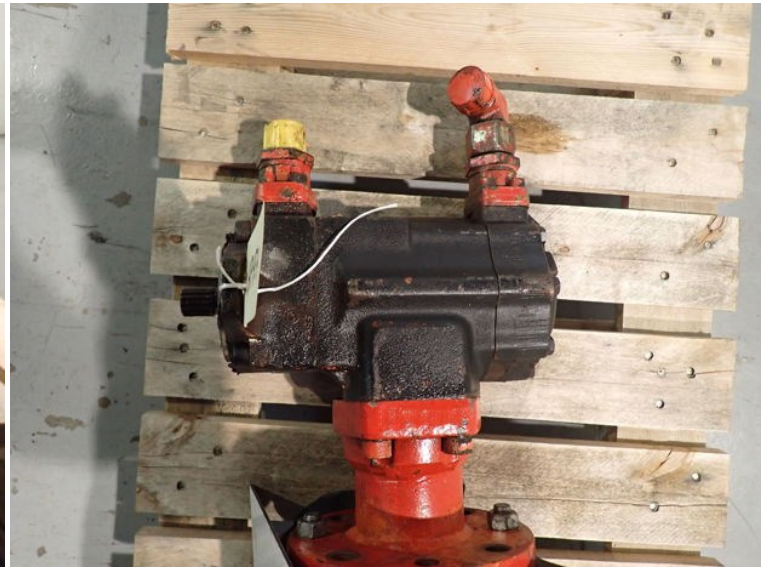

STATUS

Available

REF. NUMBER

HP954

PUMP MANUFACTURE

Denison

PUMP TYPE

T6CC 022 017 3L00 C100

**DENISON** Hydraulics

MODEL T6CC 022 017 3L00 C100

CODE:

SERIAL:

024-02867-0

04K09 09

MADE IN ITALY