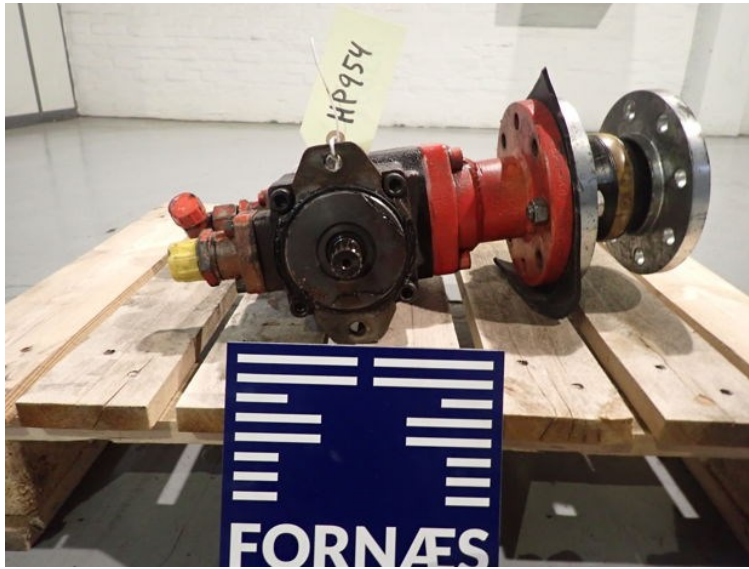

STATUS

Available

REF. NUMBER

HP954

PUMP MANUFACTURE

Denison

PUMP TYPE

T6CC 022 017 3L00 C100

**DENISON** Hydraulics

MODEL T6CC 022 017 3L00 C100

CODE:

SERIAL:

024-02867-0

04K09 09

MADE IN ITALY