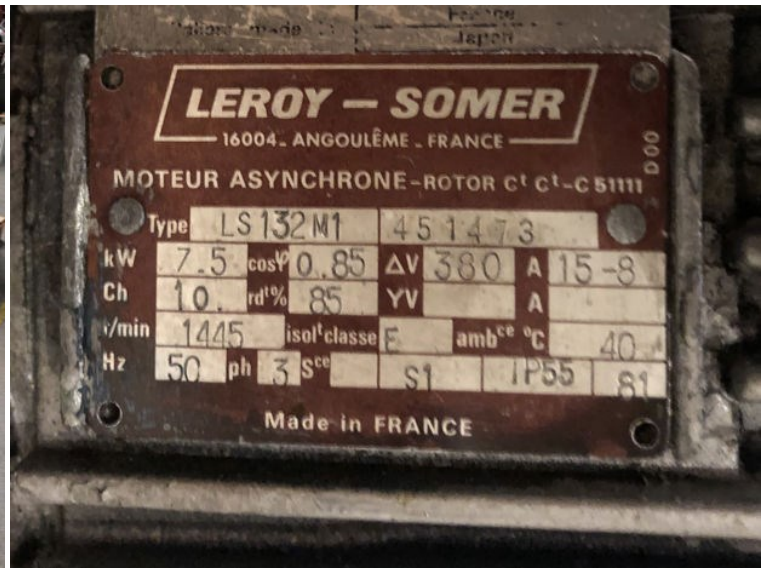

STATUS	Available
REF. NUMBER	HS110
PUMP MANUFACTURE /TYPE	2 x Hawe R 14,2
PUMP PRES.	2 x 300
PUMP FLOW (L/MIN.)	2 x 14,45
ELECTRONIC MOTORS MANUFACTURE	2 x Leroy-Sommer LS132M1
ELECTRONIC MOTORS KW	2 x 7,5
ELECTRONIC MOTORS VOLT	400
ELECTRONIC MOTORS HZ	50
ELECTRONIC MOTORS RPM	1445
TANK DIMENSION (CM) L	115
TANK DIMENSION (CM) W	60
TANK DIMENSION (CM) H	57

HAWE

Typ **R14,2**
Pn **300**
V **10,3**

bar
cm³/U

107