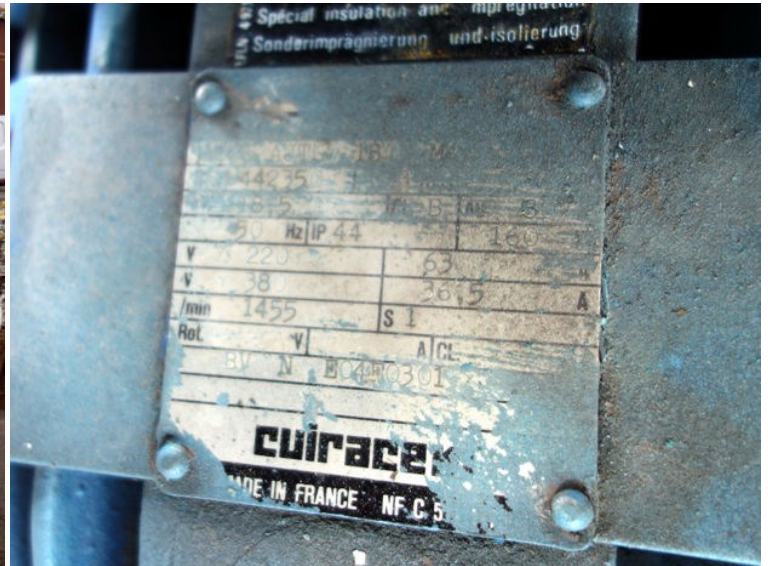

STATUS

Available

REF. NUMBER

HS215

PUMP MANUFACTURE /TYPE

Rexroth

REMARKS

Year 1981

**REXROTH - SIGMA**

91 Bd Irène Joliot CURIE  
69634 VENISSIEUX FRANCE  
TEL (7) 875.81.55 +

Ensemble  Pression  bar

Série  Date

87 RNB