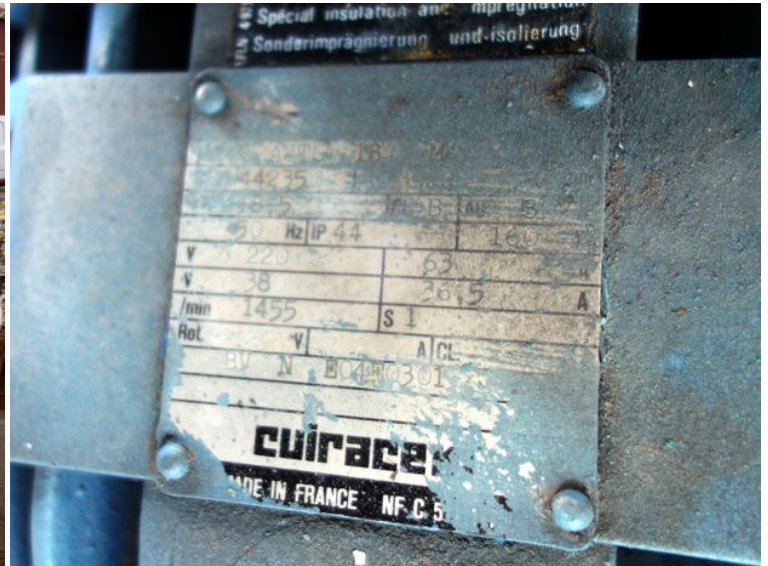

STATUS

Available

REF. NUMBER

HS215

PUMP MANUFACTURE /TYPE

Rexroth

REMARKS

Year 1981

REXROTH - SIGMA

91 Bd Irène Joliot CURIE
69634 VENISSIEUX FRANCE
TEL (7) 875.81.55 +

Ensemble Pression bar

Série Date

87 RNB