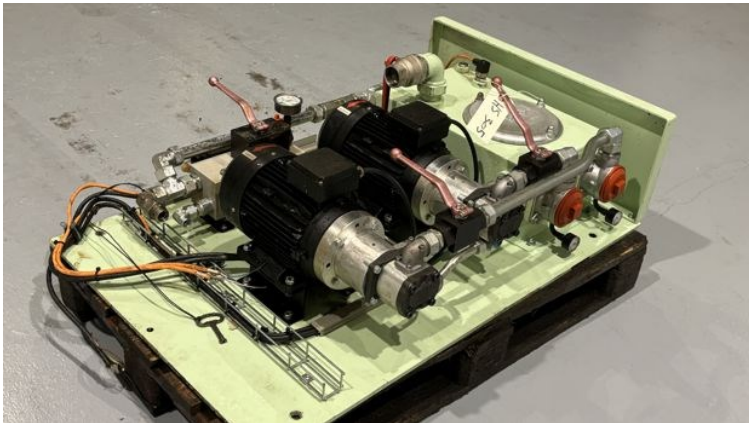

<b>STATUS</b>	Available
<b>REF. NUMBER</b>	HS305
<b>PUMP MANUFACTURE /TYPE</b>	Rexroth 2 pcs 0 510 425 009 07W46-7362
<b>ELECTRONIC MOTORS MANUFACTURE</b>	Busck 2 pcs MS100LA-4 BS4
<b>ELECTRONIC MOTORS KW</b>	2,2
<b>ELECTRONIC MOTORS VOLT</b>	380
<b>ELECTRONIC MOTORS HZ</b>	50
<b>ELECTRONIC MOTORS RPM</b>	1420
<b>TANK DIMENSION (CM) L</b>	50
<b>TANK DIMENSION (CM) W</b>	30
<b>TANK DIMENSION (CM) H</b>	20

109

Rexroth

IND. BRASILEIRA

MADE IN BRAZIL

0 510 425 009

07W47-7362

P314493-078