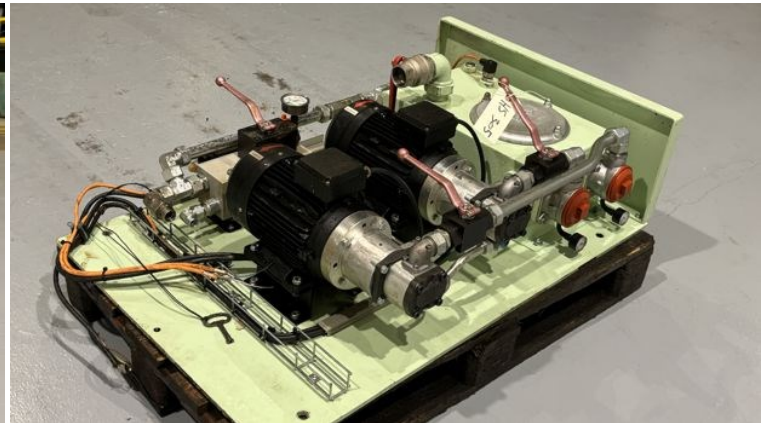

<b>STATUS</b>	Available
<b>REF. NUMBER</b>	HS305
<b>PUMP MANUFACTURE /TYPE</b>	Rexroth 2 pcs 0 510 425 009 07W46-7362
<b>ELECTRONIC MOTORS MANUFACTURE</b>	Busck 2 pcs MS100LA-4 BS4
<b>ELECTRONIC MOTORS KW</b>	2,2
<b>ELECTRONIC MOTORS VOLT</b>	380
<b>ELECTRONIC MOTORS HZ</b>	50
<b>ELECTRONIC MOTORS RPM</b>	1420
<b>TANK DIMENSION (CM) L</b>	50
<b>TANK DIMENSION (CM) W</b>	30
<b>TANK DIMENSION (CM) H</b>	20

909

Rexroth

IND. BRASILEIRA

MADE IN BRAZIL

0 510 425 009

07W47-7362

P314493-078