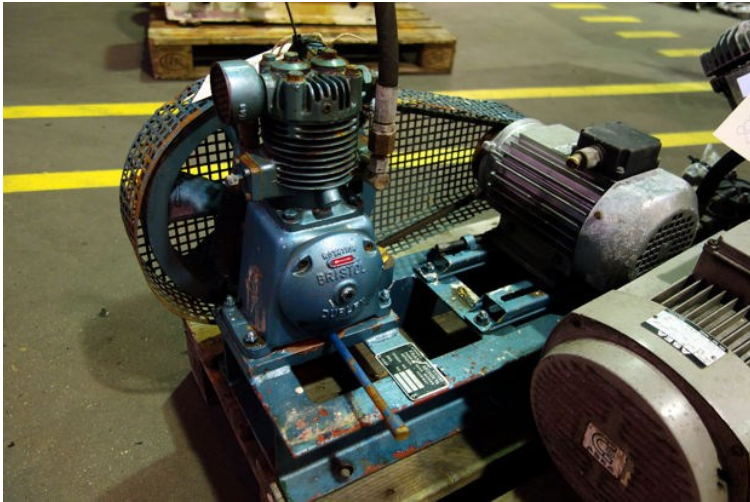

# Bristol - KL6H

STATUS	Available
REF. NUMBER	LC239
MANUFACTURE	Bristol
TYPE	KL6H
VESSEL/ REMARKS	Vessel: Dumle
SERIE NR.	66152

HYDRAULIC PUMP SYSTEMS  
**FRANK MOHN A/S**  
PUMP & GEAR WORKS  
BERGEN - NORWAY