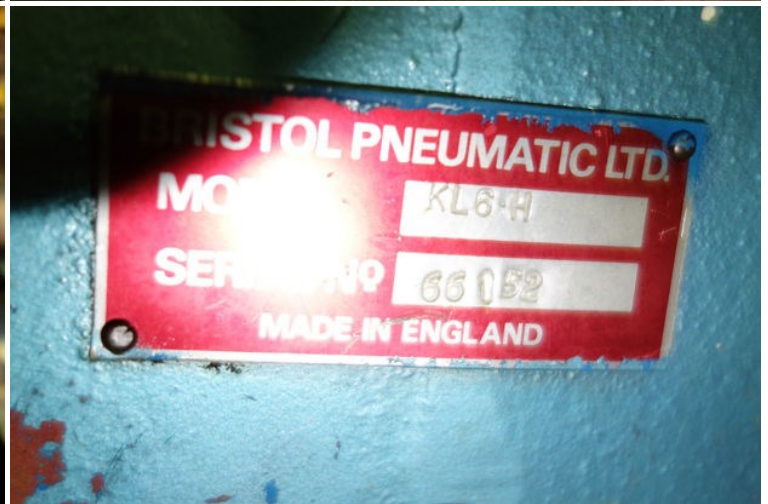

# Bristol - KL6H

STATUS	Available
REF. NUMBER	LC239
MANUFACTURE	Bristol
TYPE	KL6H
VESSEL/ REMARKS	Vessel: Dumle
SERIE NR.	66152

HYDRAULIC PUMP SYSTEMS  
**FRANK MOHN A/S**  
PUMP & GEAR WORKS  
BERGEN - NORWAY