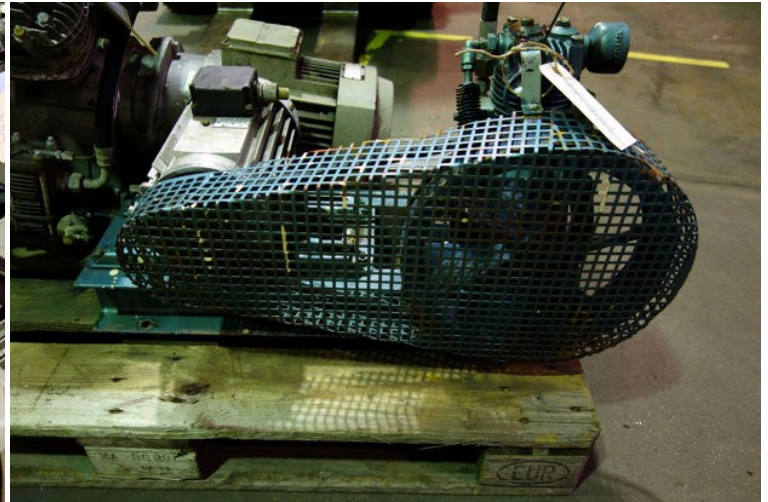

# Bristol - KL6H

STATUS	Available
REF. NUMBER	LC239
MANUFACTURE	Bristol
TYPE	KL6H
VESSEL/ REMARKS	Vessel: Dumle
SERIE NR.	66152

HYDRAULIC PUMP SYSTEMS  
**FRANK MOHN A/S**  
PUMP & GEAR WORKS  
BERGEN - NORWAY