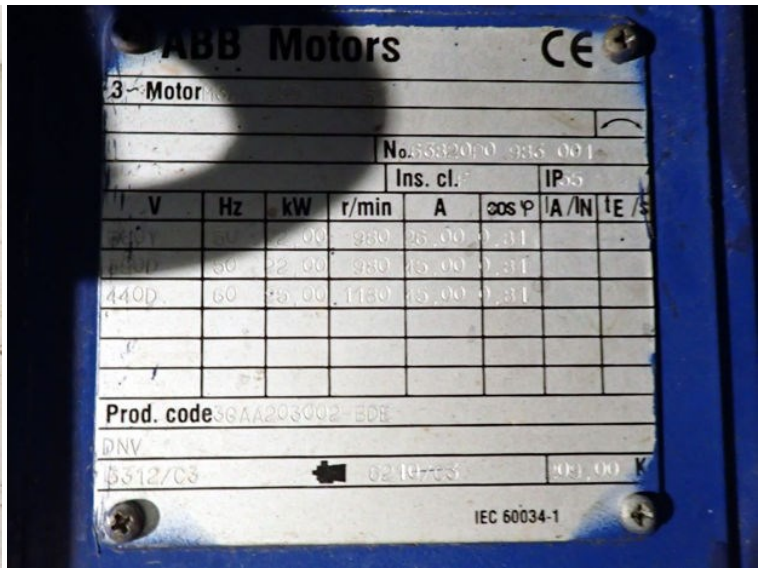

LP250 - Azcue

STATUS

Available

REF. NUMBER

LP250

MANUFACTURE

Azcue

TYPE

BT/LV 100T 01 no plate

REMARKS

ABB motor. 22/25 kW, 50/60 Hz, 980/1180 rpm, 440 volt

Dimensiones Dimensions Dimensions

Tipo / Type BT-LV N. 776-LV80125

Azceu BT/LV 100T 01

Bomba / Pump	Tipo / Type	Motor / Moteur																DN	DN ₂	a	kg (a)
		R.p.m. / U/min.	a	b	c	d	e	f	g	h	k	m	r	s	x	y					
LV MT HT	100T	1.2	100	140	270	300												140	170		
	100T	2.2	110	150	270	300												140	170		
	100T	3	110	150	270	300												140	170		
	100T	4.5	110	150	270	300												140	170		
LV 12FT	100T	1.2	100	140	270	300												140	170		
	100T	2.2	110	150	270	300												140	170		
	100T	3	110	150	270	300												140	170		
	100T	4.5	110	150	270	300												140	170		
	100T	7.5	110	150	270	300												140	170		
	100T	11	110	150	270	300												140	170		
	100T	15	110	150	270	300												140	170		
	100T	22	110	150	270	300												140	170		
	100T	30	110	150	270	300												140	170		
	100T	45	110	150	270	300												140	170		

Flow rates up to 200m³/hr
Head up to 10bar
Port sizes range from DN 125mm to 200mm
Temperature up to +160°C
Available in Cast Iron GG-25 and Ductile Cast Iron GGG40 (Versions MT/HT).

Azceu BT-LV Pump model numbers:
BT-LV80, BT-LV90, BT-LV100, BT-LV110, BT-LV125