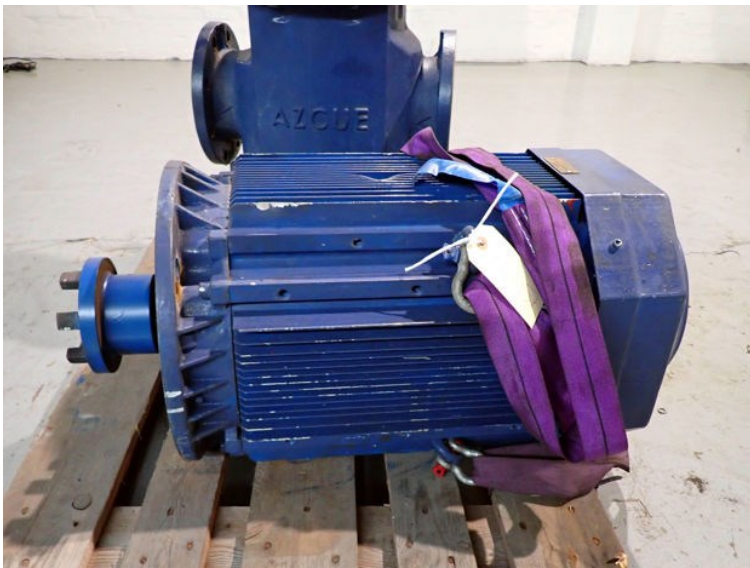

LP250 - Azcue

STATUS

Available

REF. NUMBER

LP250

MANUFACTURE

Azcue

TYPE

BT/LV 100T 01 no plate

REMARKS

ABB motor. 22/25 kW, 50/60 Hz, 980/1180 rpm, 440 volt

Dimensiones Dimensions Dimensions

Tipo / Type BT-LV N. 776-LV80125

Azceu BT/LV 100T 01

Bomba / Pump	Tipo / Type	Motor / Moteur																DN	DN ₂	a	kg (a)
		R.p.m. / U/min.	a	b	c	d	e	f	g	h	k	m	r	s	x	y					
LV MT HT	100T	1.2	100	140	270	300												140	170		
	100T	2.2	110	150	270	300												140	170		
	100T	3	110	150	270	300												140	170		
	100T	4.5	110	150	270	300												140	170		
LV 12FT	100T	1.2	100	140	270	300												140	170		
	100T	2.2	110	150	270	300												140	170		
	100T	3	110	150	270	300												140	170		
	100T	4.5	110	150	270	300												140	170		
	100T	7.5	110	150	270	300												140	170		
	100T	11	110	150	270	300												140	170		
	100T	15	110	150	270	300												140	170		
	100T	22	110	150	270	300												140	170		
	100T	30	110	150	270	300												140	170		
	100T	45	110	150	270	300												140	170		

www.northridgepumps.com

Bombas Azceu UK Supplier

bombas-azceu

Supplier of Azceu pumps and spares to the UK and International

Azceu BT-LV Vertical Triple Screw Pump

Vertical self priming long coupled triple screw pumps.
Designed for pumping lubricant media and gasoil, diesel, fuel transfer and feed applications.

Flow rates up to 200m³/hr
Head up to 10bar
Port sizes range from DN 125mm to 200mm
Temperature up to +160°C
Available in Cast Iron GG-25 and Ductile Cast Iron GGG40 (Versions MT/HT).

Azceu BT-LV Pump model numbers:
BT-LV80, BT-LV90, BT-LV100, BT-LV110, BT-LV125