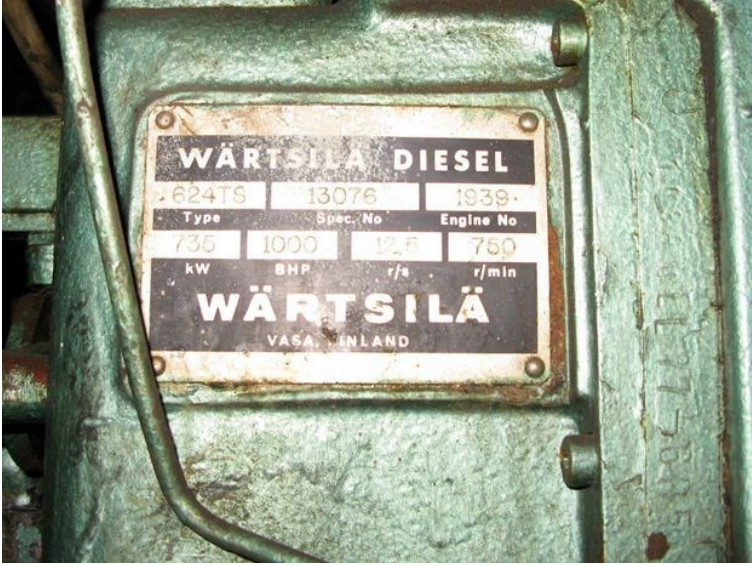

M1694 - Wärtsilä

| | |
|-------------|----------------------|
| STATUS | Available |
| REF. NUMBER | M1694 |
| MANUFACTURE | Wärtsilä |
| TYPE | 624 TS |
| ENGINE NO. | Spec. 13076 No. 1939 |
| HP | 1000 |
| RPM | 750 |
| YEAR | 1977 |
| VESSEL | Siggi Thorsteins |
| REMARKS | DNV |

WÄRTSILÄ DIESEL

624TS 13076 1939

Type Spec. No. Engine No.

735 1000 12.5 750

kW BHP r/s r/min

WÄRTSILÄ

VASA, FINLAND

13076