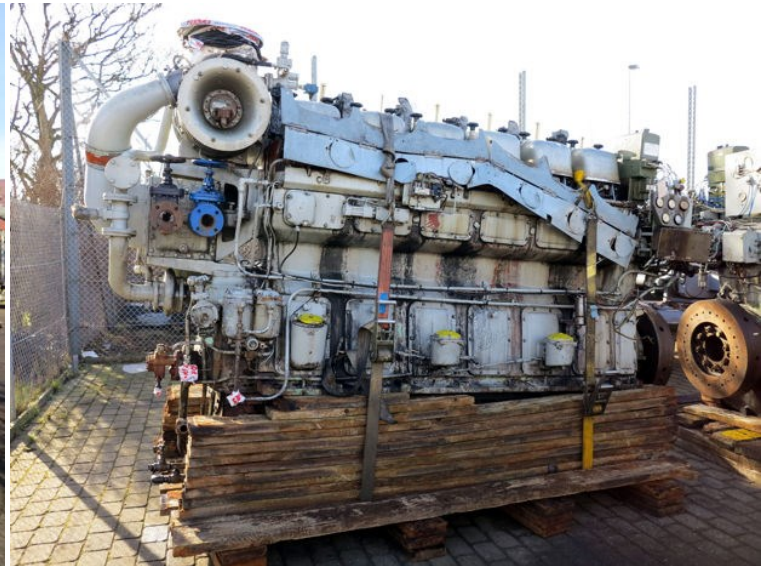

M2381 - Nohab Polar

STATUS

Available

REF. NUMBER

M2381

MANUFACTURE

Nohab Polar

TYPE

SF16RS-F

ENGINE NO.

2274

HP

1050

RPM

750

VESSEL

Putford Achilles

TYPE
1616RS-F

NOHAB

BHP
1050

NO.
1274

DIESEL ENGINE

r/m
750

MADE IN CZECHOSLOVAKIA