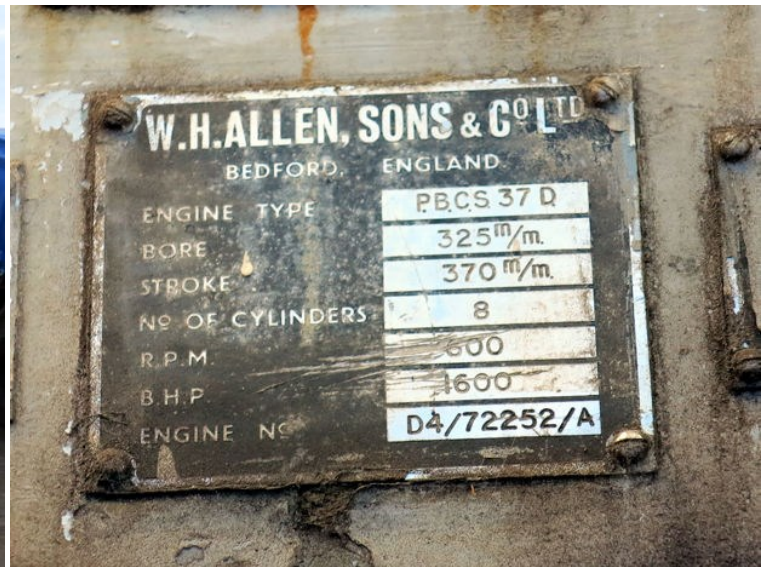

M2411 - Allen

STATUS	Available
REF. NUMBER	M2411
MANUFACTURE	Allen
TYPE	PBC S37D
ENGINE NO.	D4/72252/A
HP	1600
RPM	600

W.H.ALLEN, SONS & CO LTD

BEDFORD, ENGLAND.

ENGINE TYPE

P.B.C.S 37 D

BORE

325^m/m.

ENGINE NO

D4/72252/A