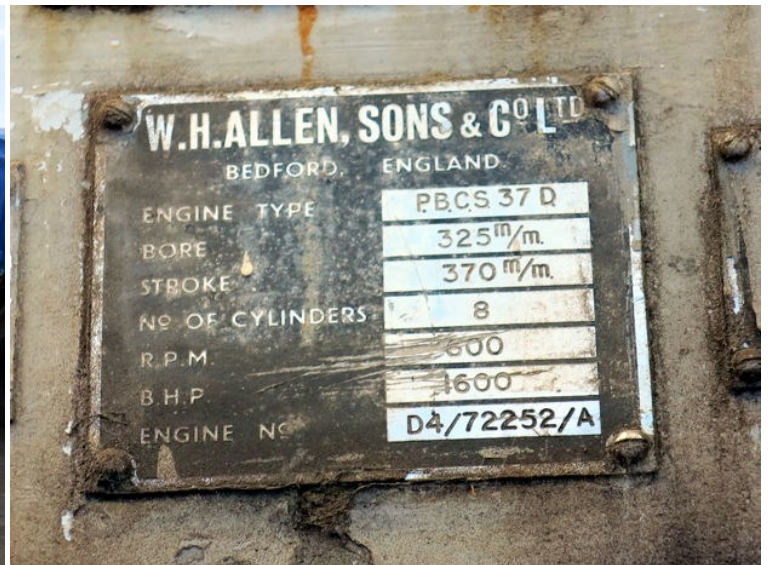

M2411 - Allen

STATUS

Available

REF. NUMBER

M2411

MANUFACTURE

Allen

TYPE

PBC S37D

ENGINE NO.

D4/72252/A

HP

1600

RPM

600

W.H.ALLEN, SONS & CO LTD