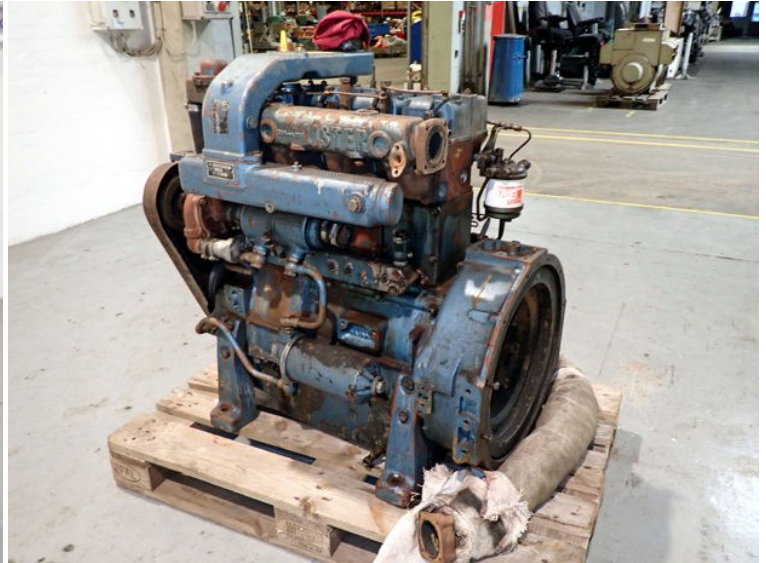

4 cyl.

ENGINE NO.

250HRW4A28M

HP

43

RPM

1500

NO. 250 HRW 4 A 28 M