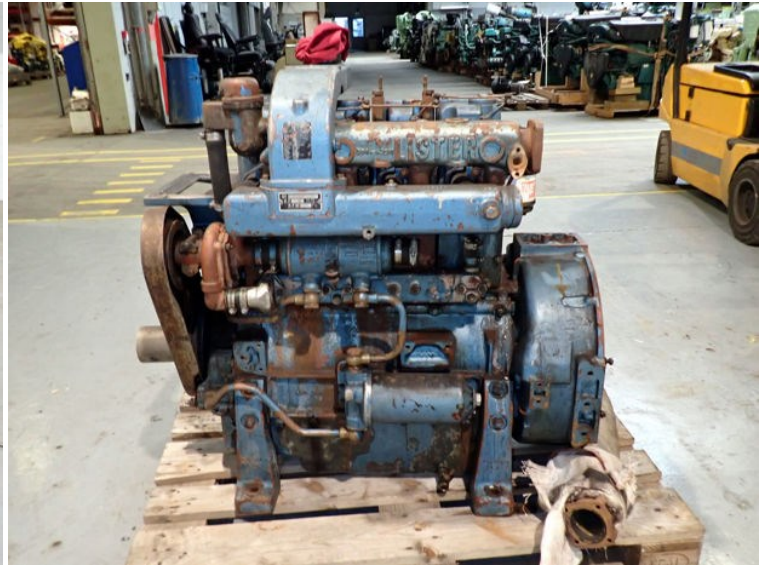

4 cyl.

ENGINE NO.

250HRW4A28M

HP

43

RPM

1500

NO. 250 HRW 4 A 28 M