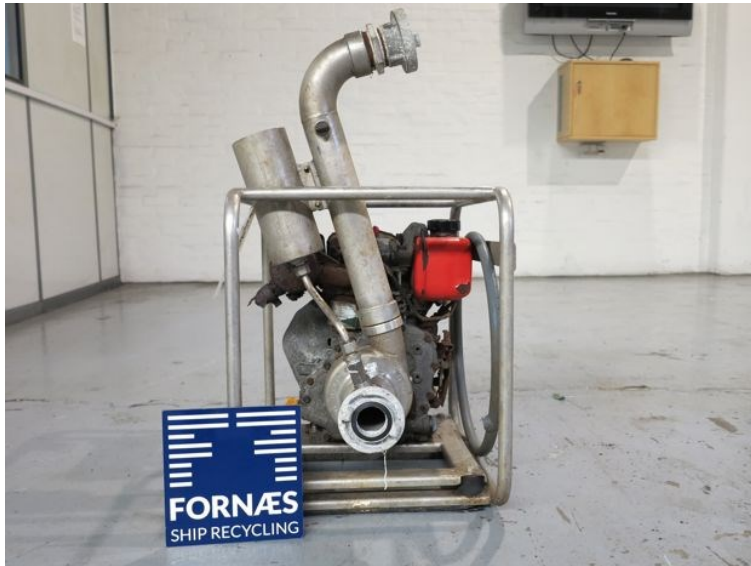

L40EA-DP

ENGINE NO.

D6771

RPM

3600

VESSEL

Cyrano

REMARKS

2,8 kW (3,8PS)/ 3,1 kW (4,2PS). With water pump.

DEL L40AE-DP
CONT. OUTPUT 2.8KW (3.8PS) / 3600 rpm
MAX. OUTPUT 3.1KW (4.2PS) / 3600 rpm
DISPLACEMENT 0.199 l
ENGINE NO. D6771

YANMAR DIESEL ENGINE
YANMAR DIESEL ENGINE CO. LTD.
1935 - 1999