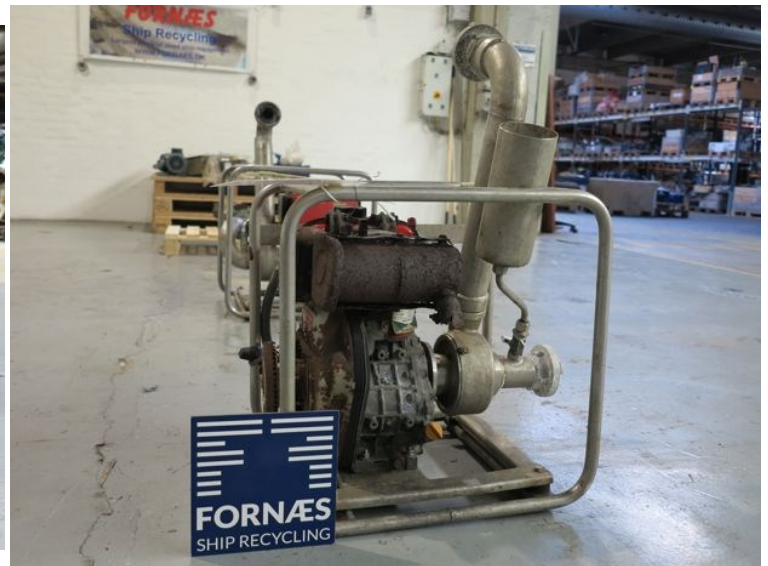

L40EA-DP

ENGINE NO.

D6771

RPM

3600

VESSEL

Cyrano

REMARKS

2,8 kW (3,8PS)/ 3,1 kW (4,2PS). With water pump.

DEL L40AE-DP
CONT. OUTPUT 2.8KW (3.8PS) / 3600 rpm
MAX. OUTPUT 3.1KW (4.2PS) / 3600 rpm
DISPLACEMENT 0.199 l
ENGINE NO. D6771

YANMAR DIESEL ENGINE
YANMAR DIESEL ENGINE CO. LTD.
1935 - 1999