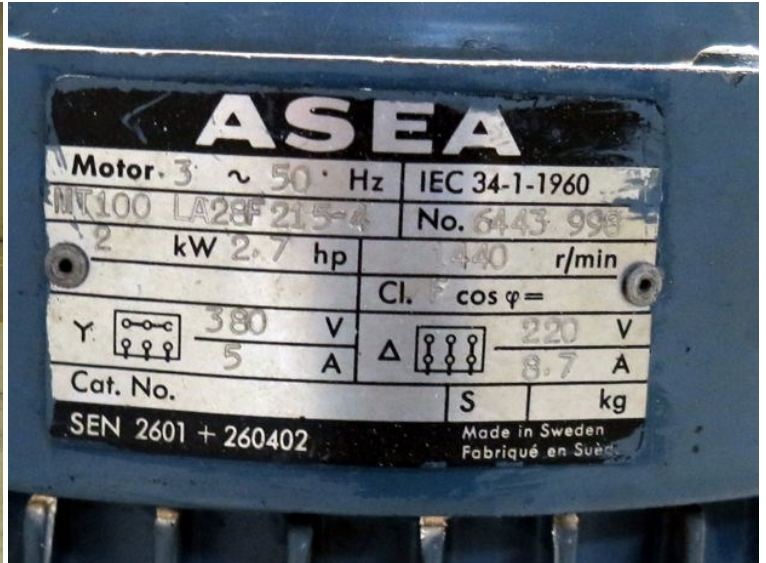

STATUS	Available
REF. NUMBER	P142
PUMP MANUFACTURE	Zeta Hydraulik
PUMP TYPE	ALA254HN5E
ELMOTOR MANUFACTURE	Asea
VOLT	380
KW	2
REMARKS	Ex Argos

ZETA

HYDRAULIK

ZANDER & INGESTRÖM
STOCKHOLM
SWEDEN

Ref. No.	T88.722
Diagram No.	1820
Pump No.	18.7786
Type	ALA25-4HN5E
R. P. M.	1440
p (cont. max)	25 kp/cm ²
p (int. max)	40 kp/cm ²