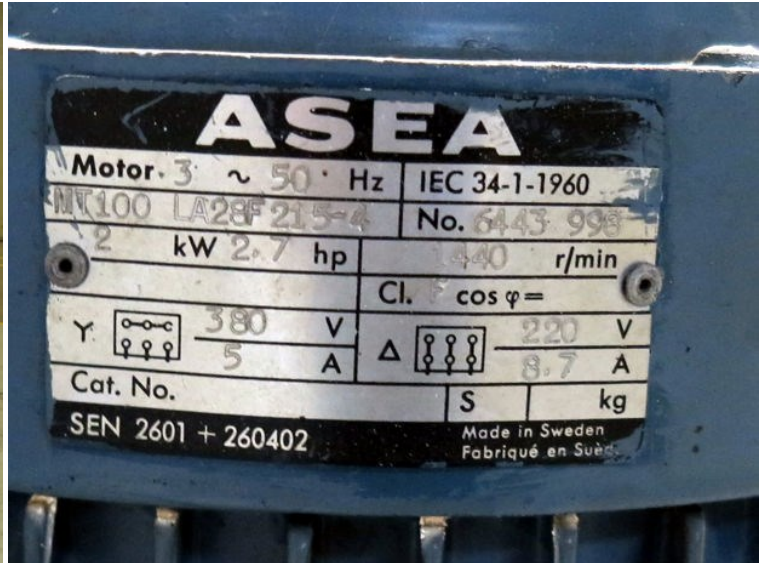

STATUS	Available
REF. NUMBER	P142
PUMP MANUFACTURE	Zeta Hydraulik
PUMP TYPE	ALA254HN5E
ELMOTOR MANUFACTURE	Asea
VOLT	380
KW	2
REMARKS	Vessel: Argos

ZETA

HYDRAULIK

ZANDER & INGESTRÖM
STOCKHOLM
SWEDEN

Ref. No.	T88.722
Diagram No.	1820
Pump No.	18.7786
Type	ALA25-4HN5E
R. P. M.	1440
p (cont. max)	25 kp/cm ²
p (int. max)	40 kp/cm ²